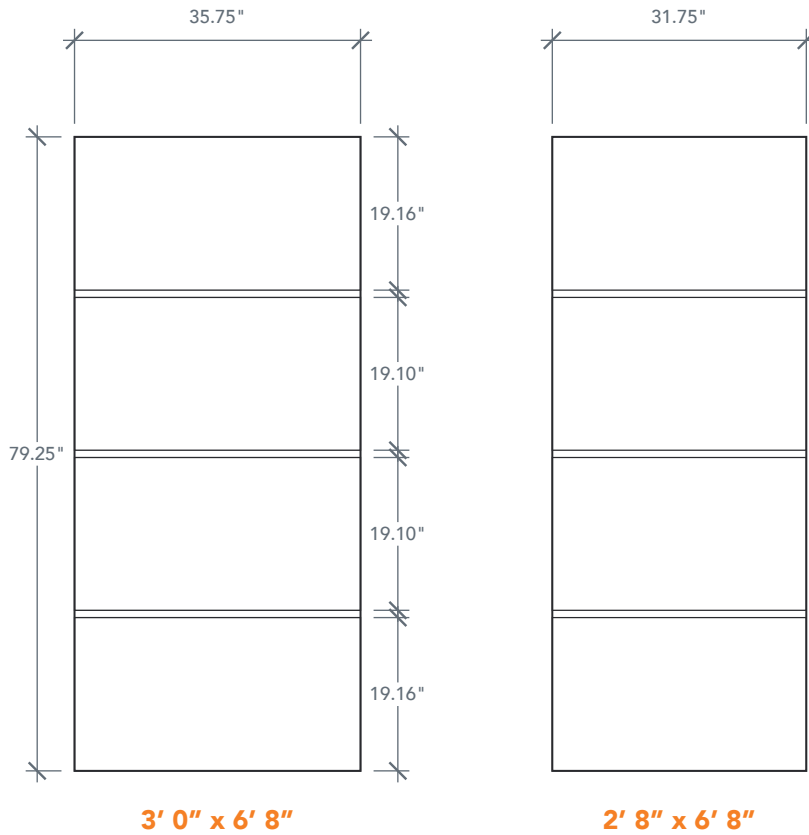

# 6'8" DMG46 SOUTH BEACH DOOR

OAK GRAIN

MODERN SERIES

## AVAILABLE SIZING

ARTWORK SCALE: 1/2"=1'

NOTE: BY REQUEST, DOOR HEIGHT COMES IN VARYING DIMENSIONS TO A MINIMUM OF 79". EXCESS WILL BE TAKEN FROM BOTTOM RAIL. ALL OTHER DIMENSIONS WILL REMAIN THE SAME.