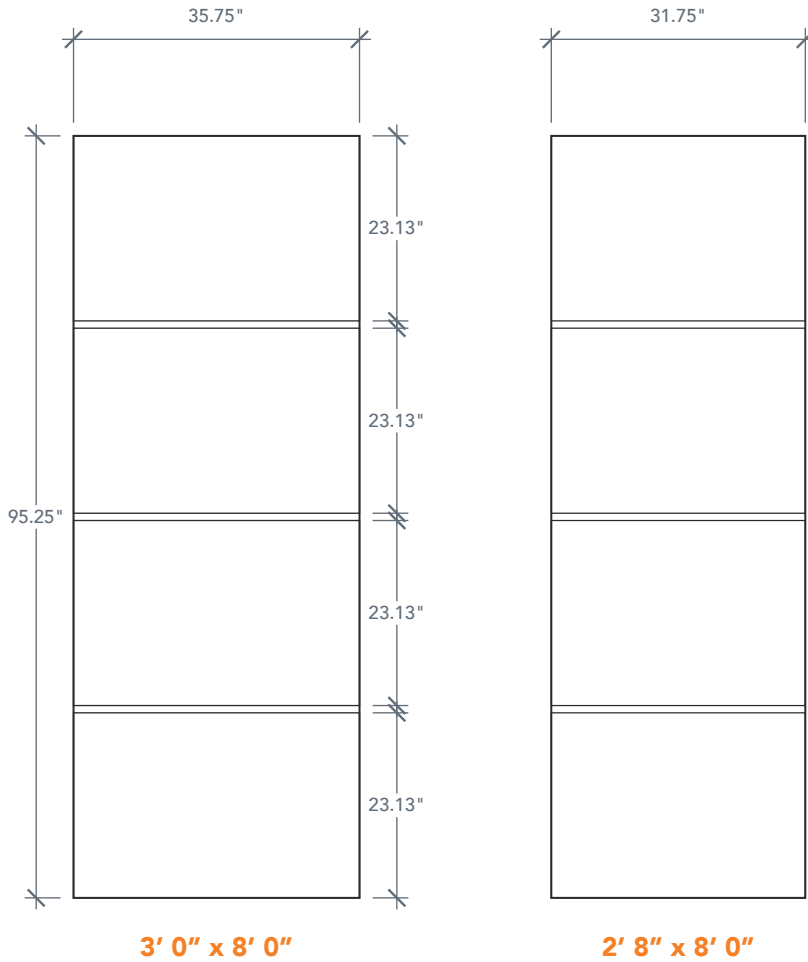

8'0" DMG4680 SOUTH BEACH DOOR

OAK GRAIN

MODERN SERIES

AVAILABLE SIZING

ARTWORK SCALE: 1/2"=1'

NOTE: BY REQUEST, DOOR HEIGHT COMES IN VARYING DIMENSIONS TO A MINIMUM OF 95". EXCESS WILL BE TAKEN FROM BOTTOM RAIL. ALL OTHER DIMENSIONS WILL REMAIN THE SAME.

CARVING DETAIL CLOSE UP