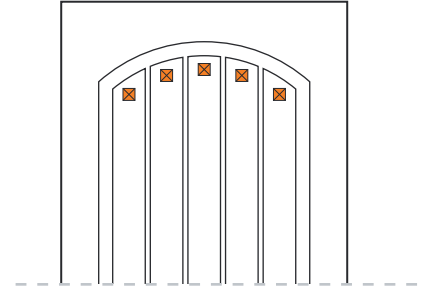

ACCESSORY DIMENSIONS & INFO

ARTWORK NOT TO SCALE

1.50" ACCLP12Q SQUARE CLAVOS

Pieces in Set: 10
1.50" Square Clavos (x10)

Matching Doors:
Rustic Door Series

1.25" ACCLP14Q SQUARE CLAVOS

Pieces in Set: 10
1.25" Square Clavos (x10)

Matching Doors:
Rustic Door Series

1.50" ACCLP12R ROUND CLAVOS

Pieces in Set: 10
1.50" Round Clavos (x10)

Matching Doors:
Rustic Door Series

1.25" ACCLP14R ROUND CLAVOS

Pieces in Set: 10
1.25" Round Clavos (x10)