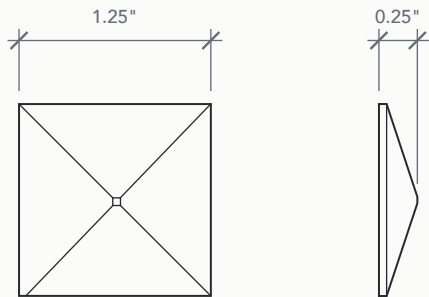

ACCESSORY DIMENSIONS & INFO

ARTWORK NOT TO SCALE

1.50" ACCLP12Q SQUARE CLAVOS

Pieces in Set: 10
1.50" Square Clavos (x10)

Matching Doors:
Rustic Door Series

1.25" ACCLP14Q SQUARE CLAVOS

Pieces in Set: 10
1.25" Square Clavos (x10)

Matching Doors:
Rustic Door Series

1.50" ACCLP12R ROUND CLAVOS

Pieces in Set: 10
1.50" Round Clavos (x10)

Matching Doors:
Rustic Door Series

1.25" ACCLP14R ROUND CLAVOS

Pieces in Set: 10
1.25" Round Clavos (x10)