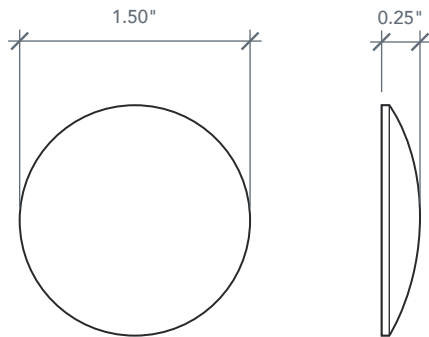

ACCESSORY DIMENSIONS & INFO

ARTWORK NOT TO SCALE

1.50" ACCLP12Q SQUARE CLAVOS

Pieces in Set: 10
1.50" Square Clavos (x10)

Matching Doors:
Rustic Door Series

1.25" ACCLP14Q SQUARE CLAVOS

Pieces in Set: 10
1.25" Square Clavos (x10)

Matching Doors:
Rustic Door Series

1.50" ACCLP12R ROUND CLAVOS

Pieces in Set: 10
1.50" Round Clavos (x10)

Matching Doors:
Rustic Door Series

1.25" ACCLP14R ROUND CLAVOS

Pieces in Set: 10
1.25" Round Clavos (x10)