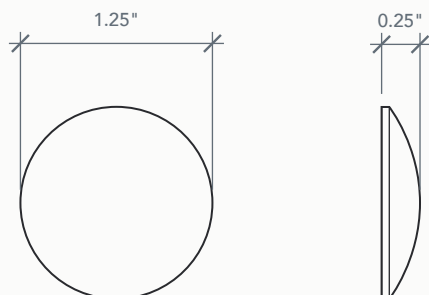

ACCESSORY DIMENSIONS & INFO

ARTWORK NOT TO SCALE

1.50" ACCLP12Q SQUARE CLAVOS

Pieces in Set: 10
1.50" Square Clavos (x10)

Matching Doors:
Rustic Door Series

1.25" ACCLP14Q SQUARE CLAVOS

Pieces in Set: 10
1.25" Square Clavos (x10)

Matching Doors:
Rustic Door Series

1.50" ACCLP12R ROUND CLAVOS

Pieces in Set: 10
1.50" Round Clavos (x10)

Matching Doors:
Rustic Door Series

1.25" ACCLP14R ROUND CLAVOS

Pieces in Set: 10
1.25" Round Clavos (x10)