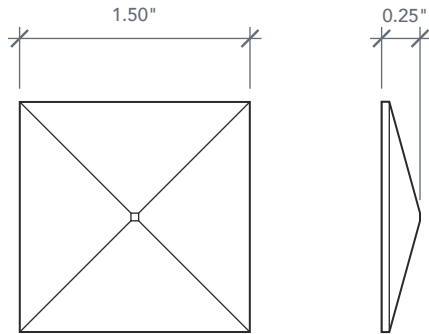

ACCESSORY DIMENSIONS & INFO

ARTWORK NOT TO SCALE

1.50" ACCLP12Q SQUARE CLAVOS

Pieces in Set: 10
1.50" Square Clavos (x10)

Matching Doors:
Rustic Door Series

1.25" ACCLP14Q SQUARE CLAVOS

Pieces in Set: 10
1.25" Square Clavos (x10)

Matching Doors:
Rustic Door Series

1.50" ACCLP12R ROUND CLAVOS

Pieces in Set: 10
1.50" Round Clavos (x10)

Matching Doors:
Rustic Door Series

1.25" ACCLP14R ROUND CLAVOS

Pieces in Set: 10
1.25" Round Clavos (x10)