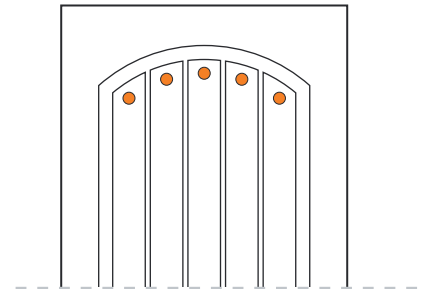

ACCESSORY DIMENSIONS & INFO

ARTWORK NOT TO SCALE

1.50" ACCLP12Q SQUARE CLAVOS

Pieces in Set: 10
1.50" Square Clavos (x10)

Matching Doors:
Rustic Door Series

1.25" ACCLP14Q SQUARE CLAVOS

Pieces in Set: 10
1.25" Square Clavos (x10)

Matching Doors:
Rustic Door Series

1.50" ACCLP12R ROUND CLAVOS

Pieces in Set: 10
1.50" Round Clavos (x10)

Matching Doors:
Rustic Door Series

1.25" ACCLP14R ROUND CLAVOS

Pieces in Set: 10
1.25" Round Clavos (x10)