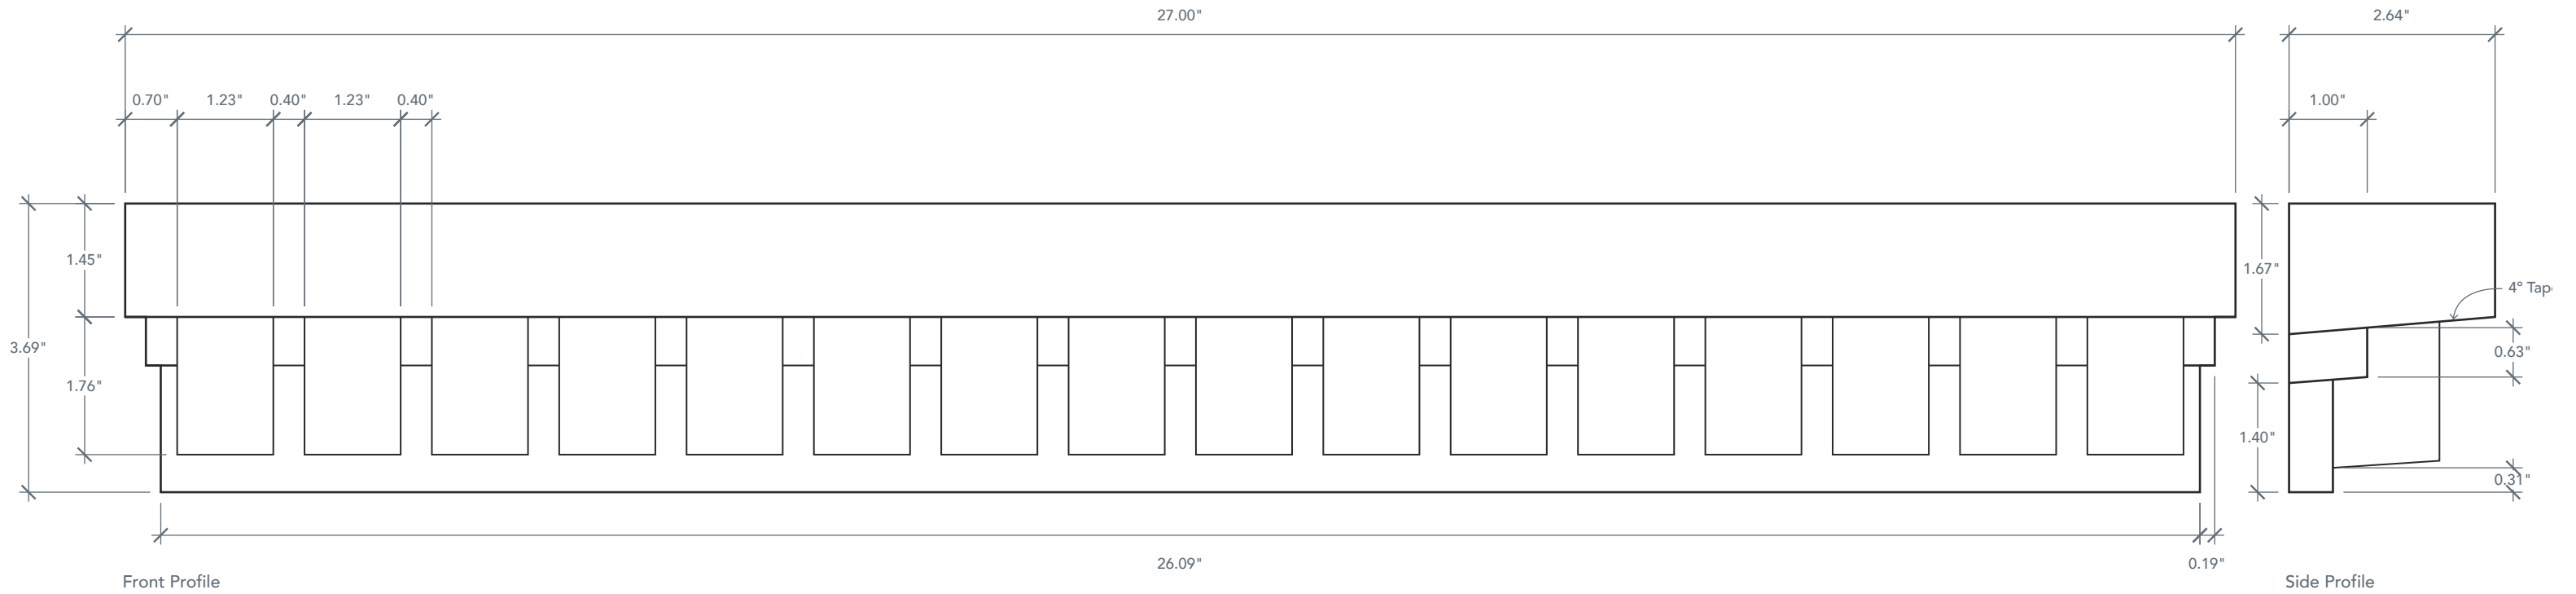

# ACDSSW2716 SMOOTH 16 BLOCK DENTIL SHELF

## ACCESSORY DIMENSIONS

ARTWORK SCALE: 6"=1'

## ACCESSORY INFO

Parts Per Set: 1  
16 Block Dentil Shelf

Matching Doors:  
DRS6C  
DRS3C  
DRS3C80  
DRS3F80  
DRS3S80L

DRS6C

DRS3C

DRS3C80

DRS3F80

DRS3S80L