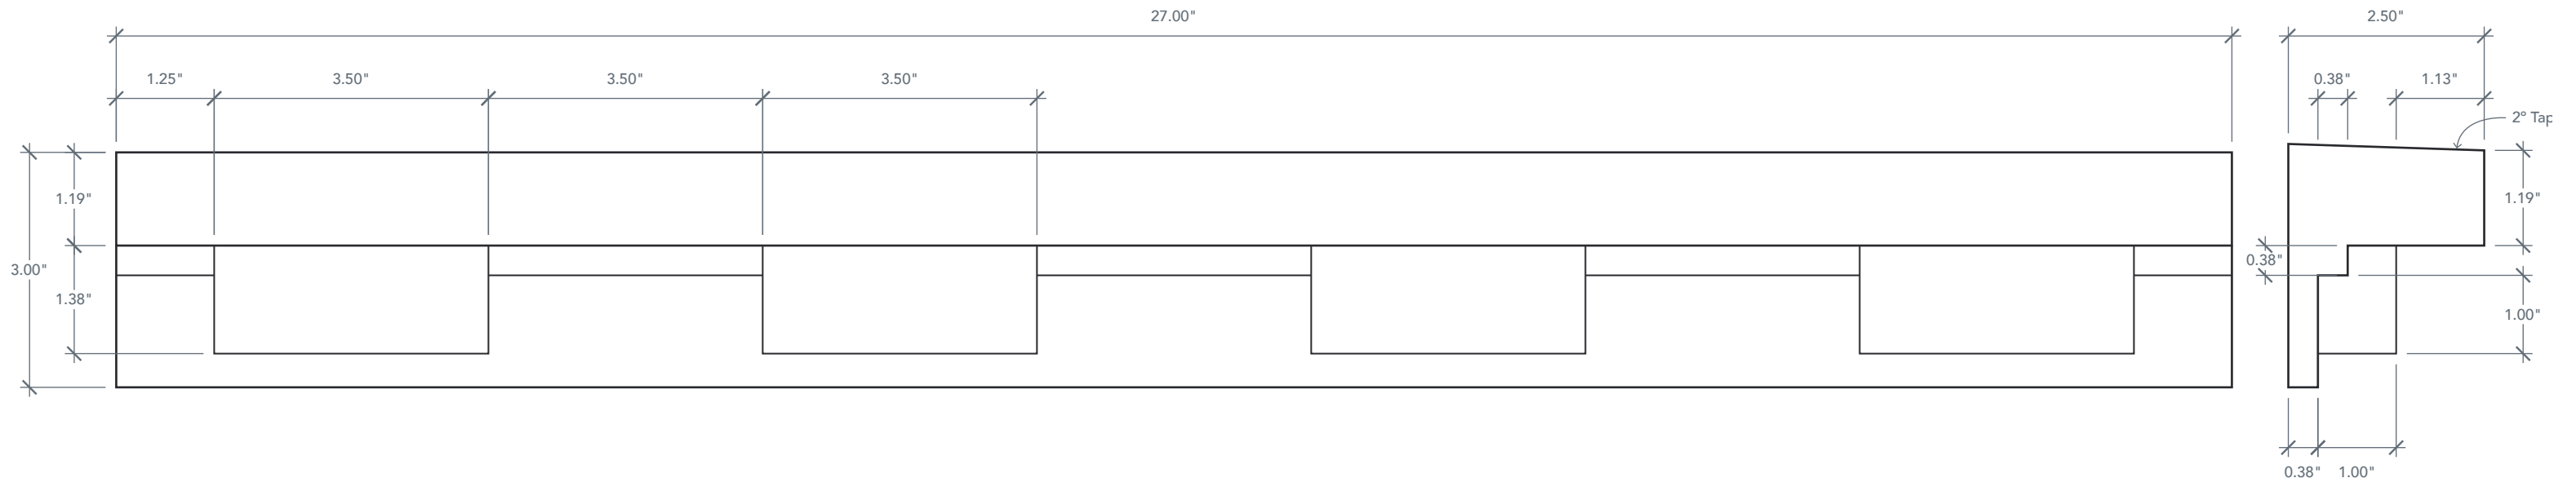

ACDSSW2704 SMOOTH 4 BLOCK DENTIL SHELF

ACCESSORY DIMENSIONS

ARTWORK SCALE: 6"=1'

Front Profile

Side Profile

ACCESSORY INFO

Parts Per Set: 1
16 Block Dentil Shelf

Matching Doors:
DRS6C
DRS3C
DRS3C80
DRS3F80
DRS3S80L

DRS6C

DRS3C

DRS3C80

DRS3F80

DRS3S80L