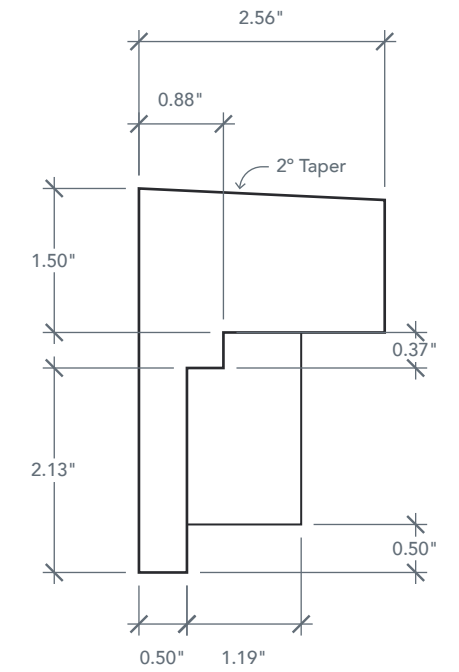

ACDSSW2404/ACDSFT2404 4 BLOCK DENTIL SHELF

SMOOTH

FIR

CRAFTSMAN SERIES

ACCESSORY DIMENSIONS

ARTWORK SCALE: 6"=1'

Front Profile

Side Profile

ACCESSORY INFO

Parts Per Set: 1
4 Block Dentil Shelf

Matching Doors:
DRS3F/DRF3F
DRS3SL/DRF3SL

DRS3F/DRF3F

DRS3SL/DRF3SL