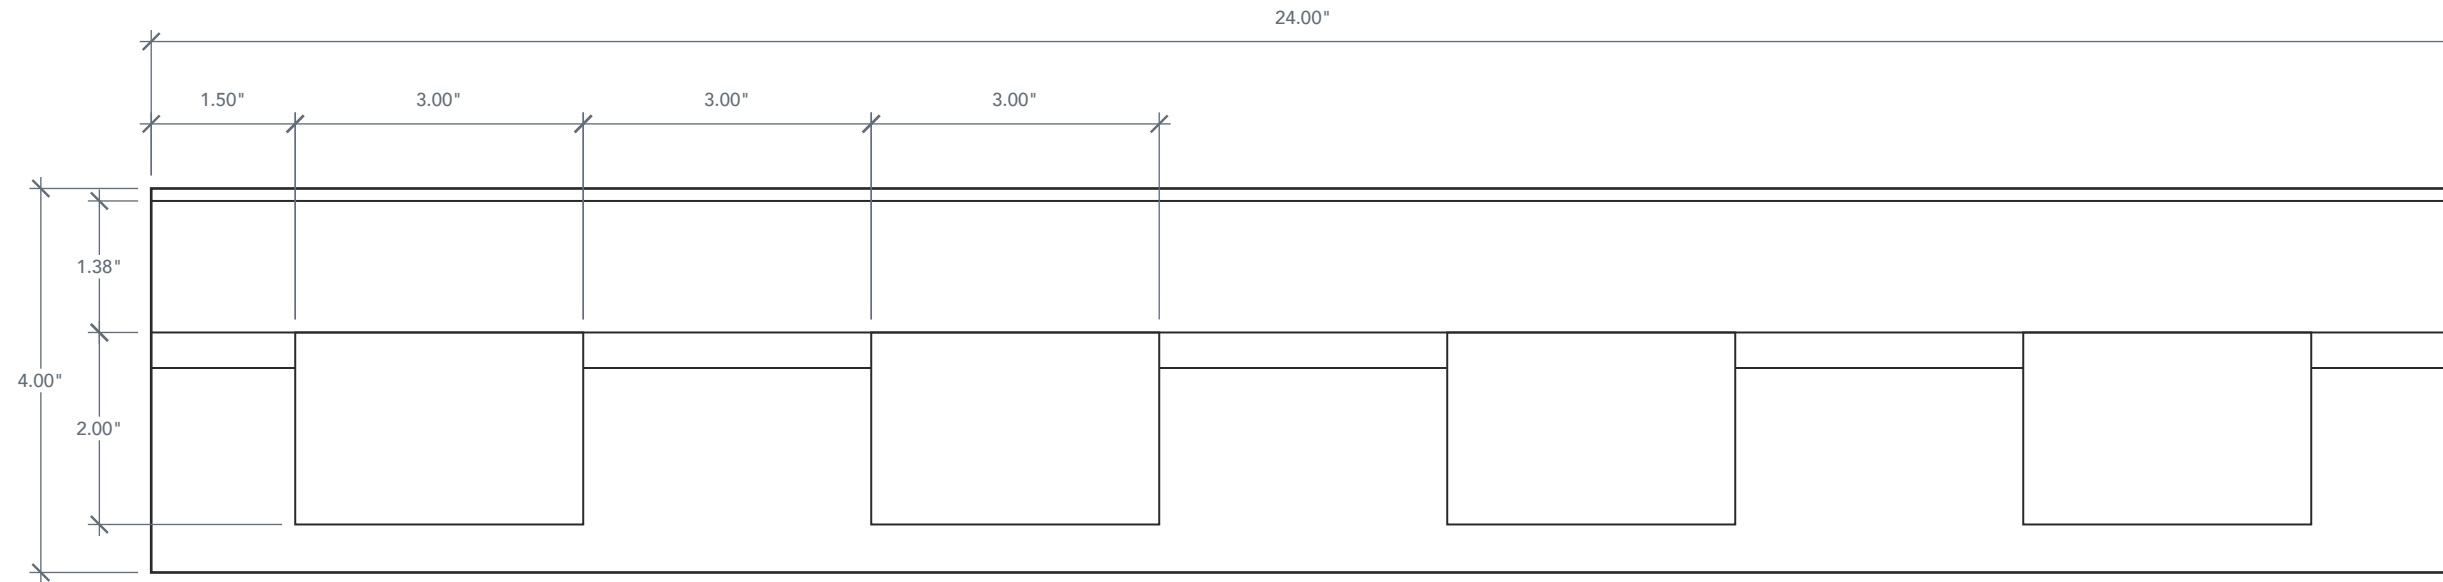

ACDSSW2404/ACDSFT2404 4 BLOCK DENTIL SHELF

SMOOTH

FIR

CRAFTSMAN SERIES

ACCESSORY DIMENSIONS

ARTWORK SCALE: 6"=1'

Front Profile

Side Profile

ACCESSORY INFO

Parts Per Set: 1
4 Block Dentil Shelf

Matching Doors:
DRS3F/DRF3F
DRS3SL/DRF3SL

DRS3F/DRF3F

DRS3SL/DRF3SL