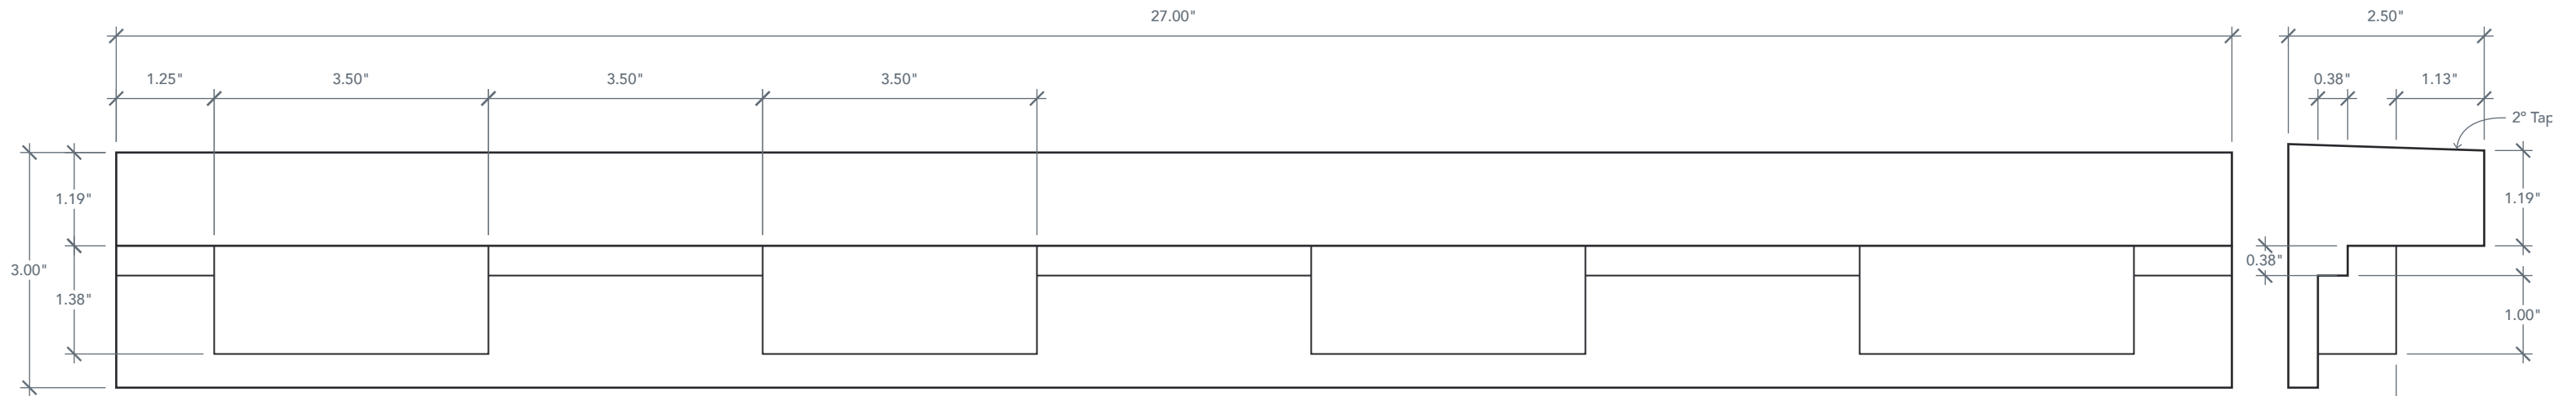

# ACDSGT2704 4 BLOCK DENTIL SHELF

OAK SERIES

## ACCESSORY DIMENSIONS

ARTWORK SCALE: 6"=1'

Front Profile

Side Profile

## ACCESSORY INFO

**Parts Per Set: 1**  
4 Block Dentil Shelf

**Matching Doors:**  
DRG6C

DRG6C