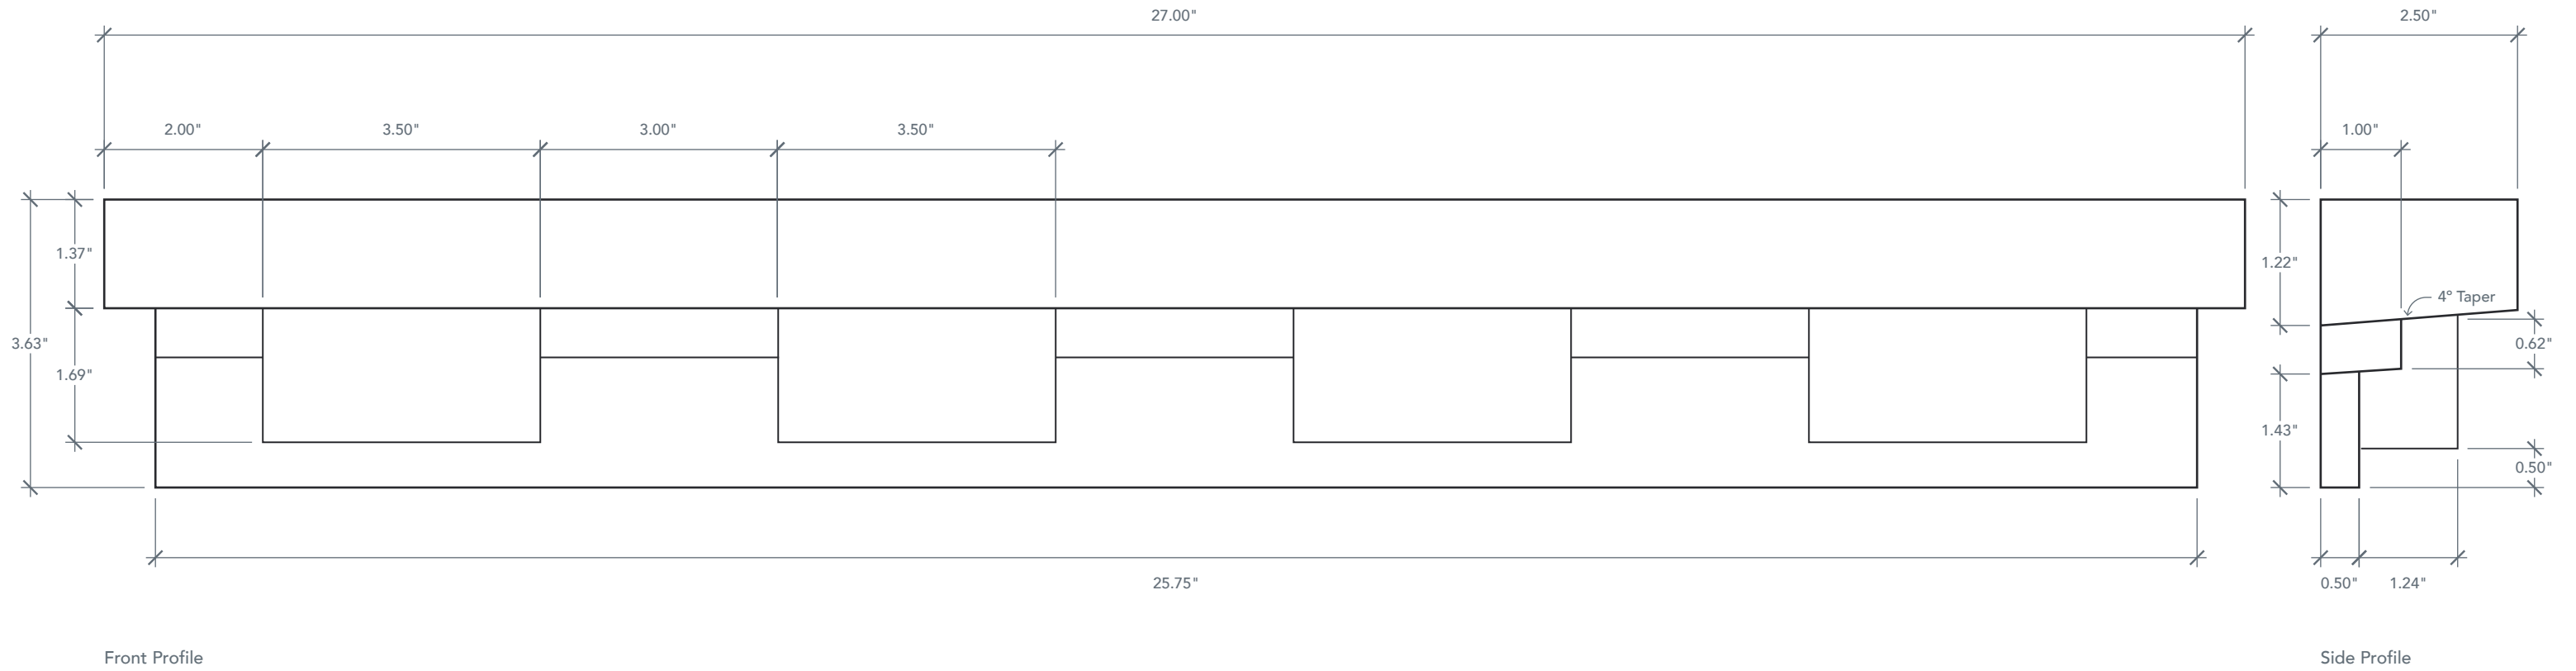

ACCESSORY DIMENSIONS

ARTWORK SCALE: 6"=1'

ACCESSORY INFO

Parts Per Set: 1
4 Block Dentil Shelf

Matching Doors:
DRF3C
DRF3C80
DRF3F80
DRF3S80L