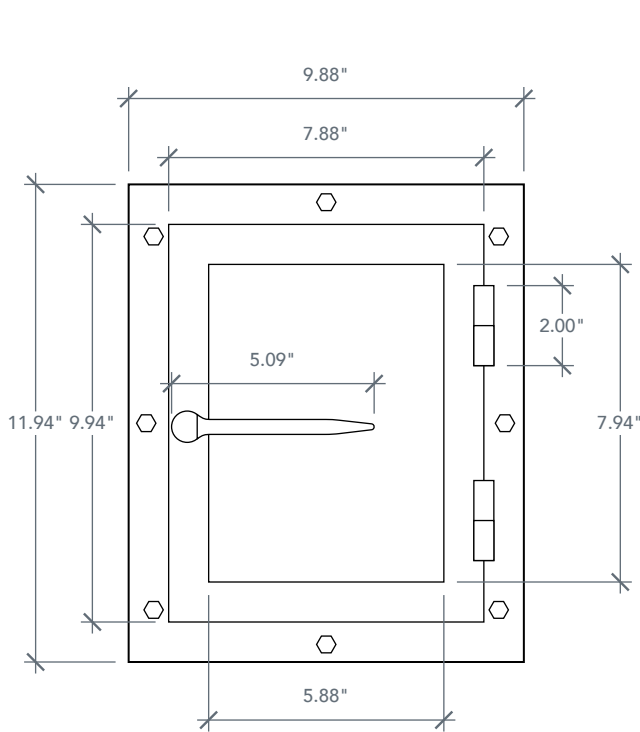

### ACCESSORY DIMENSIONS

ARTWORK NOT TO SCALE

Handle View

Grill View

Side View

### ACCESSORY INFO

**Pieces in Set: 2**

Internal Frame - 9 7/8" x 11 15/16"  
 External Frame - 9 15/16" x 11 15/16"

**Glass Type:**

Sea Spray Glass

**Door Cutout:**

9 1/8" x 11 1/8"

**Matching Doors:**