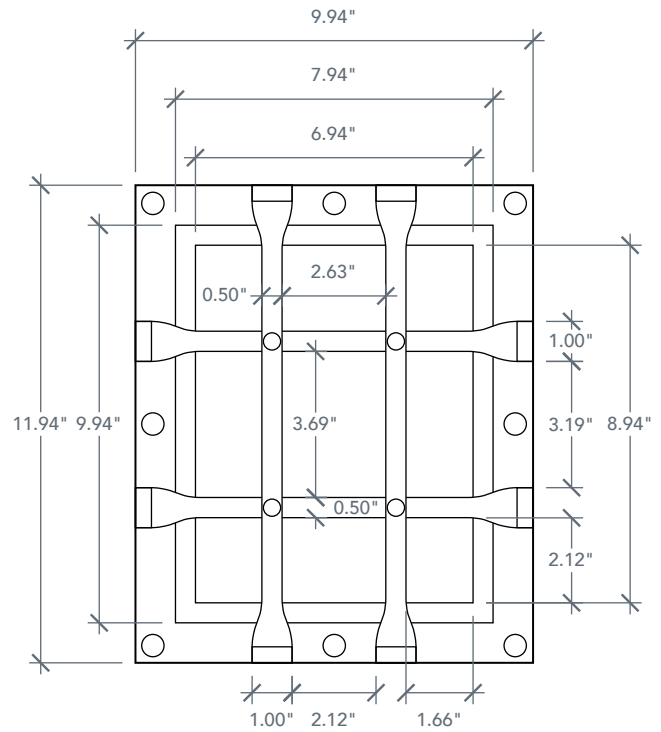

### ACCESSORY DIMENSIONS

ARTWORK NOT TO SCALE

Handle View

Grill View

Side View

### ACCESSORY INFO

**Pieces in Set: 2**

Internal Frame - 9 7/8" x 11 15/16"  
 External Frame - 9 15/16" x 11 15/16"

**Glass Type:**

Sea Spray Glass

**Door Cutout:**

9 1/8" x 11 1/8"

**Matching Doors:**