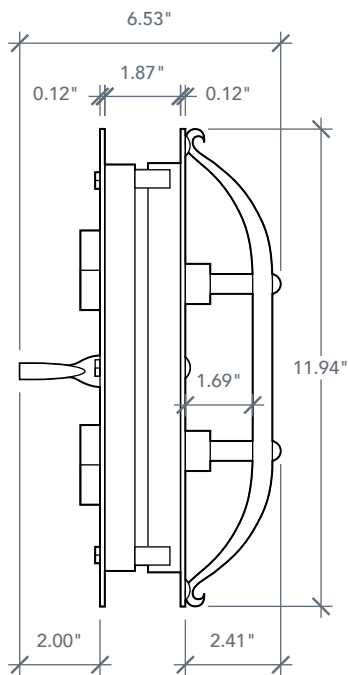

### ACCESSORY DIMENSIONS

ARTWORK NOT TO SCALE

Handle View

Grill View

Side View

### ACCESSORY INFO

**Pieces in Set: 2**

Internal Frame - 9 7/8" x 11 15/16"  
 External Frame - 9 15/16" x 11 15/16"

**Glass Type:**

Sea Spray Glass

**Door Cutout:**

9 1/8" x 11 1/8"

**Matching Doors:**