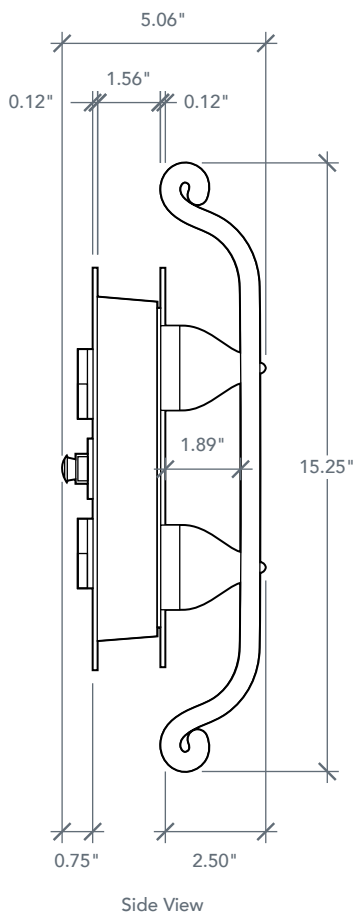

ACCESSORY DIMENSIONS

ARTWORK NOT TO SCALE

ACCESSORY INFO

Pieces in Set: 3

Internal Frame - 8 3/4" x 10 1/16"

External Frame - 8 1/8" x 10"

Grill - 12" x 15 1/4"

Glass Type:

Clear

Door Cutout:

7" x 9"

Matching Doors:

DRA2A

DRA2B

DRA2D

DRA2R80