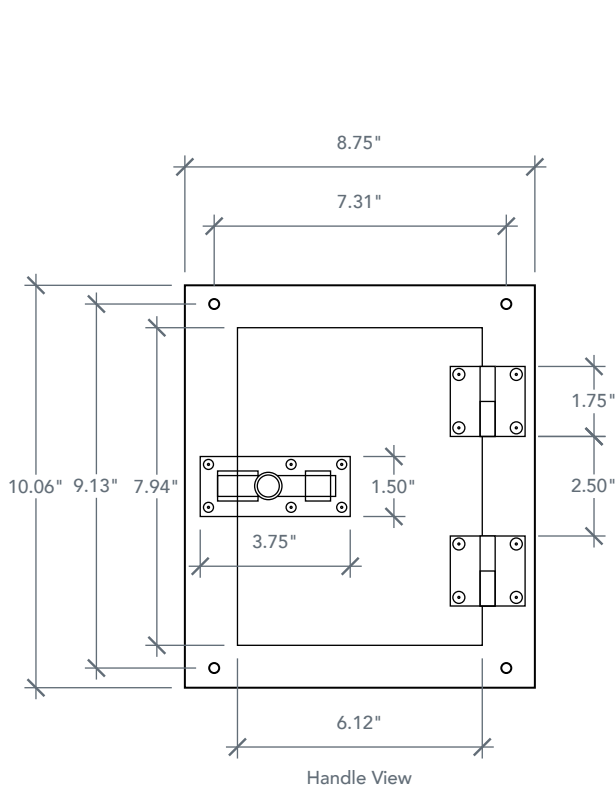

ACCESSORY DIMENSIONS

ARTWORK NOT TO SCALE

ACCESSORY INFO

Pieces in Set: 3

Internal Frame - 8 3/4" x 10 1/16"

External Frame - 8 1/8" x 10"

Grill - 12" x 15 1/4"

Glass Type:

Clear

Door Cutout:

7" x 9"

Matching Doors:

DRA2A

DRA2B

DRA2D

DRA2R80