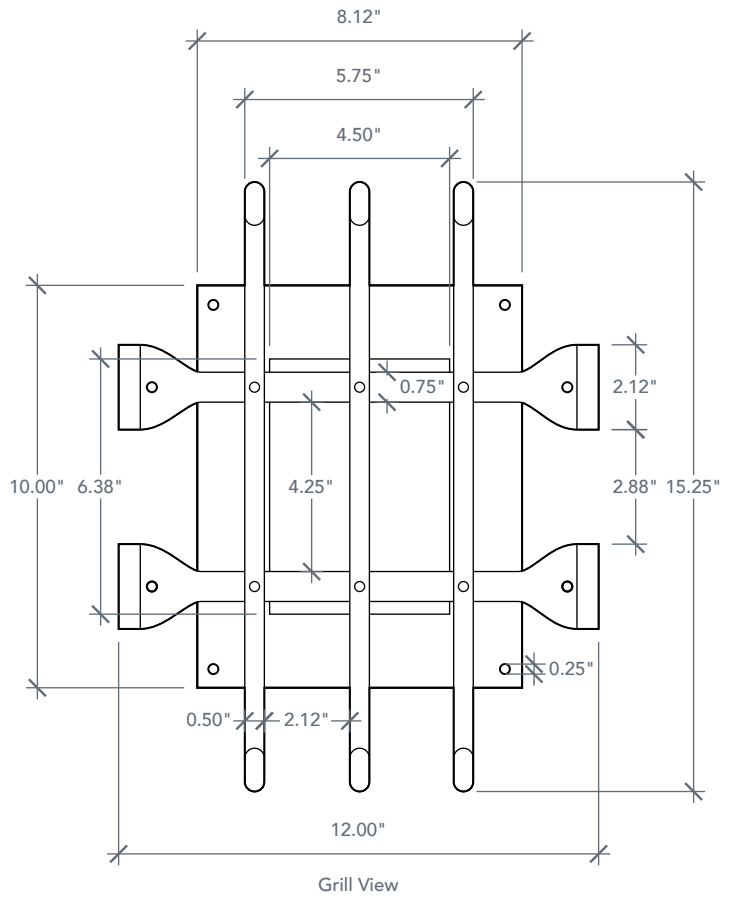

ACCESSORY DIMENSIONS

ARTWORK NOT TO SCALE

ACCESSORY INFO

Pieces in Set: 3

Internal Frame - 8 3/4" x 10 1/16"

External Frame - 8 1/8" x 10"

Grill - 12" x 15 1/4"

Glass Type:

Clear

Door Cutout:

7" x 9"

Matching Doors:

DRA2A

DRA2B

DRA2D

DRA2R80