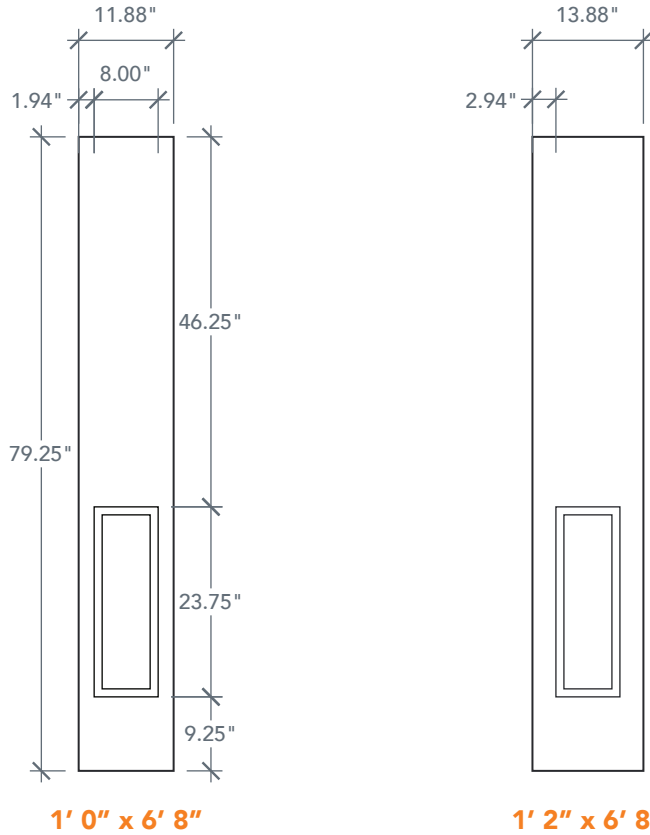

6'8" SLV61 SIX PANEL UTILITY SIDELITE

WHITE OAK SERIES
2022 PLASTPRO SPECBOOK PAGE: 182

AVAILABLE SIZING

ARTWORK SCALE: 1/2"=1'

NOTE: BY REQUEST, SIDELITE HEIGHT COMES IN VARYING DIMENSIONS TO A MINIMUM OF 79". EXCESS WILL BE TAKEN FROM BOTTOM RAIL. ALL OTHER DIMENSIONS WILL REMAIN THE SAME.

CUTOUT AND GLASS

A = DISTANCE FROM TOP OF DOOR TO TOP OF OPENING

MATCHING DOOR