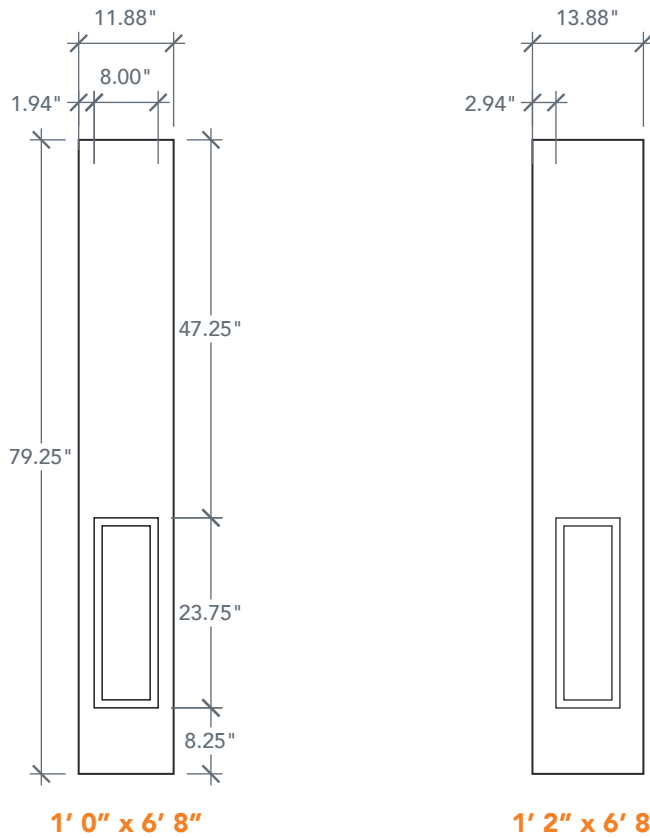

6'8" SLV60 SIX PANEL SIDELITE

WHITE OAK SERIES
2022 PLASTPRO SPECBOOK PAGE: 181

AVAILABLE SIZING

ARTWORK SCALE: 1/2"=1'

NOTE: BY REQUEST, SIDELITE HEIGHT COMES IN VARYING DIMENSIONS TO A MINIMUM OF 79". EXCESS WILL BE TAKEN FROM BOTTOM RAIL. ALL OTHER DIMENSIONS WILL REMAIN THE SAME.

CUTOUT AND GLASS

A = DISTANCE FROM TOP OF DOOR TO TOP OF OPENING

MATCHING DOORS

DRV40
Available Widths:
2' 8"
2' 10"
3' 0"

Spec Page = 174

DRV41
Available Widths:
2' 8"
2' 10"
3' 0"

Spec Page = 175

DRV60
Available Widths:
2' 6"
3' 0"

Spec Page = 176