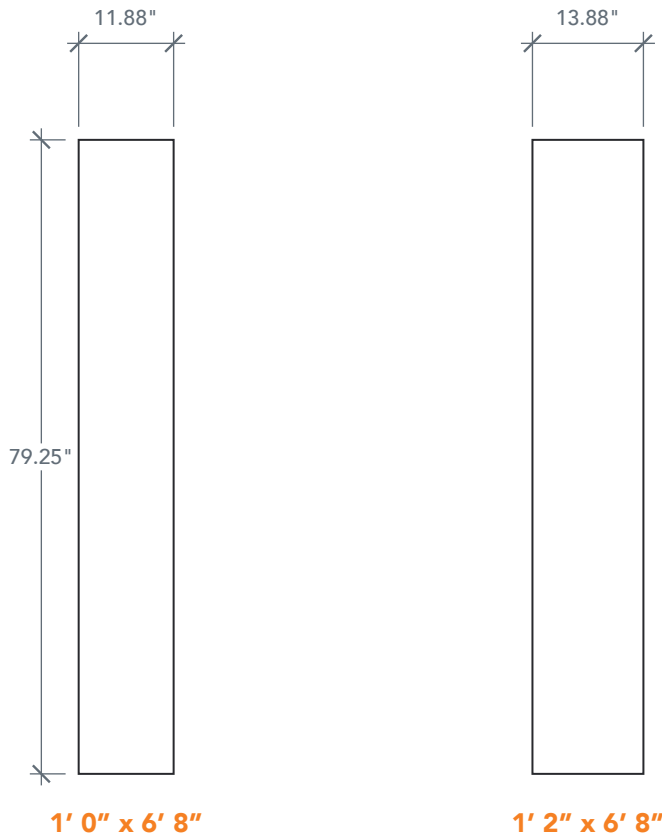

AVAILABLE SIZING

ARTWORK SCALE: 1/2"=1'

NOTE: BY REQUEST, SIDELITE HEIGHT COMES IN VARYING DIMENSIONS TO A MINIMUM OF 79". EXCESS WILL BE TAKEN FROM BOTTOM RAIL. ALL OTHER DIMENSIONS WILL REMAIN THE SAME.

CUTOUT AND GLASS

A = DISTANCE FROM TOP OF DOOR TO TOP OF OPENING

MATCHING DOOR