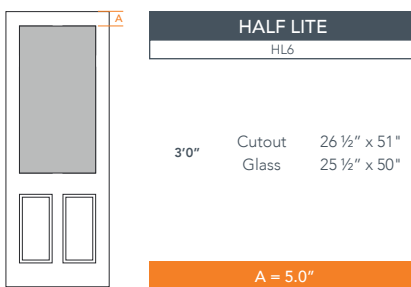

## AVAILABLE SIZING

ARTWORK SCALE: 1/2"=1'

**3' 0" x 8' 0"**

NOTE: BY REQUEST, DOOR HEIGHT COMES IN VARYING DIMENSIONS TO A MINIMUM OF 95". EXCESS WILL BE TAKEN FROM BOTTOM RAIL. ALL OTHER DIMENSIONS WILL REMAIN THE SAME.

## CUTOUTS & GLASS

A = DISTANCE FROM TOP OF DOOR TO TOP OF OPENING