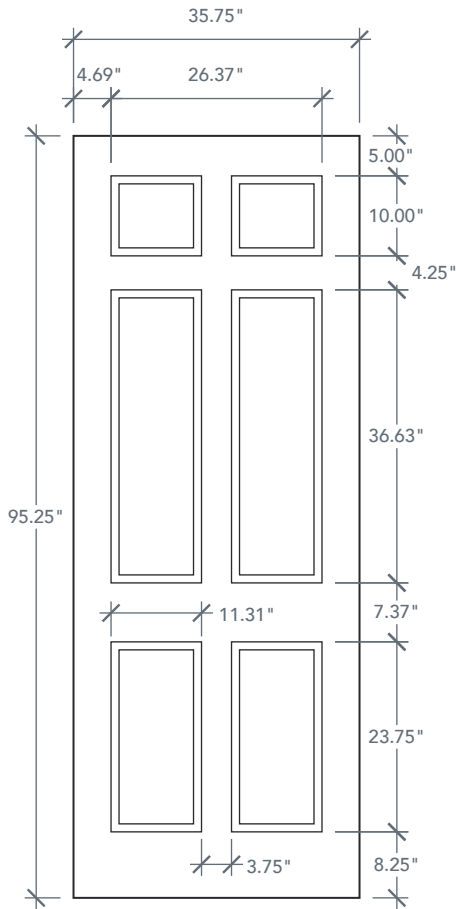

# 8'0" DRW6080 SIX PANEL DOOR

WHITE OAK SERIES  
2022 PLASTPRO SPECBOOK PAGE: 177

## AVAILABLE SIZING

ARTWORK SCALE: 1/2"=1'

**3' 0" x 8' 0"**

NOTE: BY REQUEST, DOOR HEIGHT COMES IN VARYING DIMENSIONS TO A MINIMUM OF 95". EXCESS WILL BE TAKEN FROM BOTTOM RAIL. ALL OTHER DIMENSIONS WILL REMAIN THE SAME.

## CUTOUTS & GLASS

A = DISTANCE FROM TOP OF DOOR TO TOP OF OPENING