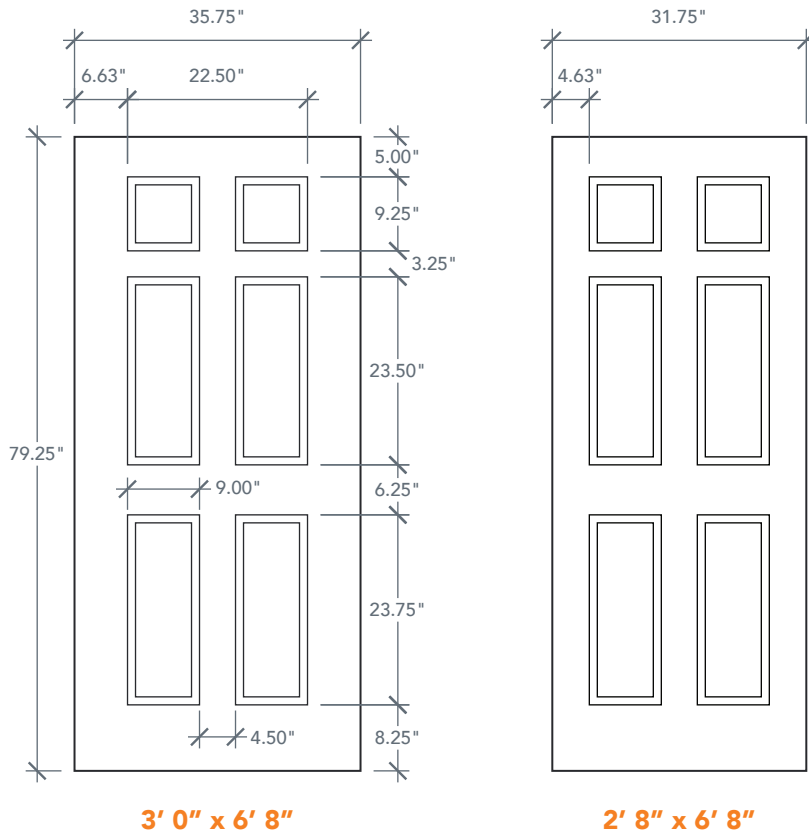

### AVAILABLE SIZING

ARTWORK SCALE: 1/2"=1'

**3' 0" x 6' 8"**

**2' 8" x 6' 8"**

NOTE: BY REQUEST, DOOR HEIGHT COMES IN VARYING DIMENSIONS TO A MINIMUM OF 79". EXCESS WILL BE TAKEN FROM BOTTOM RAIL. ALL OTHER DIMENSIONS WILL REMAIN THE SAME.

### CUTOUTS & GLASS

A = DISTANCE FROM TOP OF DOOR TO TOP OF OPENING