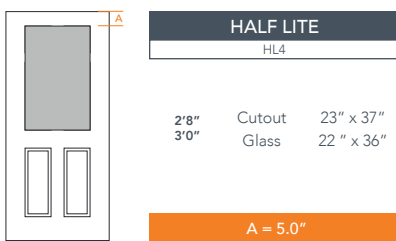

### AVAILABLE SIZING

ARTWORK SCALE: 1/2"=1'

**3' 0" x 6' 8"**

**2' 8" x 6' 8"**

NOTE: BY REQUEST, DOOR HEIGHT COMES IN VARYING DIMENSIONS TO A MINIMUM OF 79". EXCESS WILL BE TAKEN FROM BOTTOM RAIL. ALL OTHER DIMENSIONS WILL REMAIN THE SAME.

### CUTOUTS & GLASS

A = DISTANCE FROM TOP OF DOOR TO TOP OF OPENING