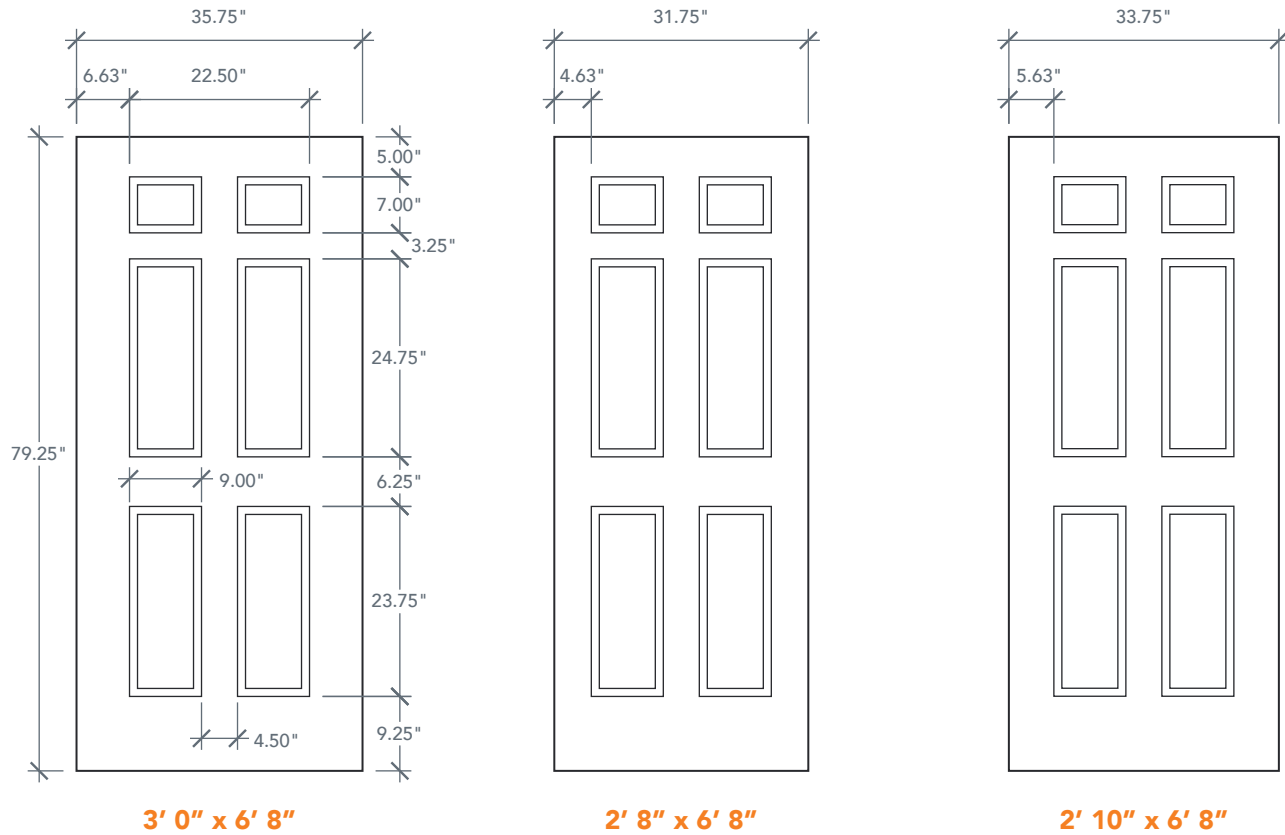

6'8" DRV61 SIX PANEL UTILITY DOOR

WHITE OAK SERIES

2022 PLASTPRO SPECBOOK PAGE: 178

AVAILABLE SIZING

ARTWORK SCALE: 1/2"=1'

3' 0" x 6' 8"

2' 8" x 6' 8"

2' 10" x 6' 8"

NOTE: BY REQUEST, DOOR HEIGHT COMES IN VARYING DIMENSIONS TO A MINIMUM OF 79". EXCESS WILL BE TAKEN FROM BOTTOM RAIL. ALL OTHER DIMENSIONS WILL REMAIN THE SAME.

CUTOUTS & GLASS

| | | | | | |
|--|--|--|--|--|--|
| | <p>TWIN LITE HL2</p> <p>ALL Cutout 9" x 37" Glass 8" x 36"</p> <p>A = 5.0"</p> | | <p>HALF LITE HL4</p> <p>ALL Cutout 23" x 37" Glass 22" x 36"</p> <p>A = 5.0"</p> | | <p>FULL LITE FL7</p> <p>ALL Cutout 23" x 65" Glass 22" x 64"</p> <p>A = 5.0"</p> |
|--|--|--|--|--|--|

A = DISTANCE FROM TOP OF DOOR TO TOP OF OPENING

MATCHING SIDELITE

SLV61

Available Widths:
1' 0"
1' 2"

Spec Page = 182