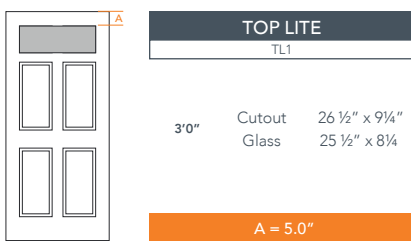

## AVAILABLE SIZING

ARTWORK SCALE: 1/2"=1'

**3' 0" x 6' 8"**

NOTE: BY REQUEST, DOOR HEIGHT COMES IN VARYING DIMENSIONS TO A MINIMUM OF 79". EXCESS WILL BE TAKEN FROM BOTTOM RAIL. ALL OTHER DIMENSIONS WILL REMAIN THE SAME.

## CUTOUTS & GLASS

A = DISTANCE FROM TOP OF DOOR TO TOP OF OPENING