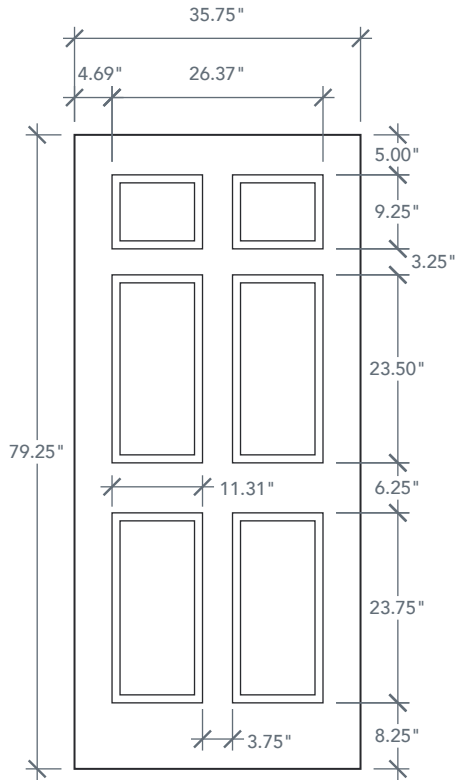

# 6'8" DRV60 SIX PANEL DOOR

WHITE OAK SERIES  
2022 PLASTPRO SPECBOOK PAGE: 176

## AVAILABLE SIZING

ARTWORK SCALE: 1/2"=1'

**3' 0" x 6' 8"**

NOTE: BY REQUEST, DOOR HEIGHT COMES IN VARYING DIMENSIONS TO A MINIMUM OF 79". EXCESS WILL BE TAKEN FROM BOTTOM RAIL. ALL OTHER DIMENSIONS WILL REMAIN THE SAME.

## CUTOUTS & GLASS

A = DISTANCE FROM TOP OF DOOR TO TOP OF OPENING