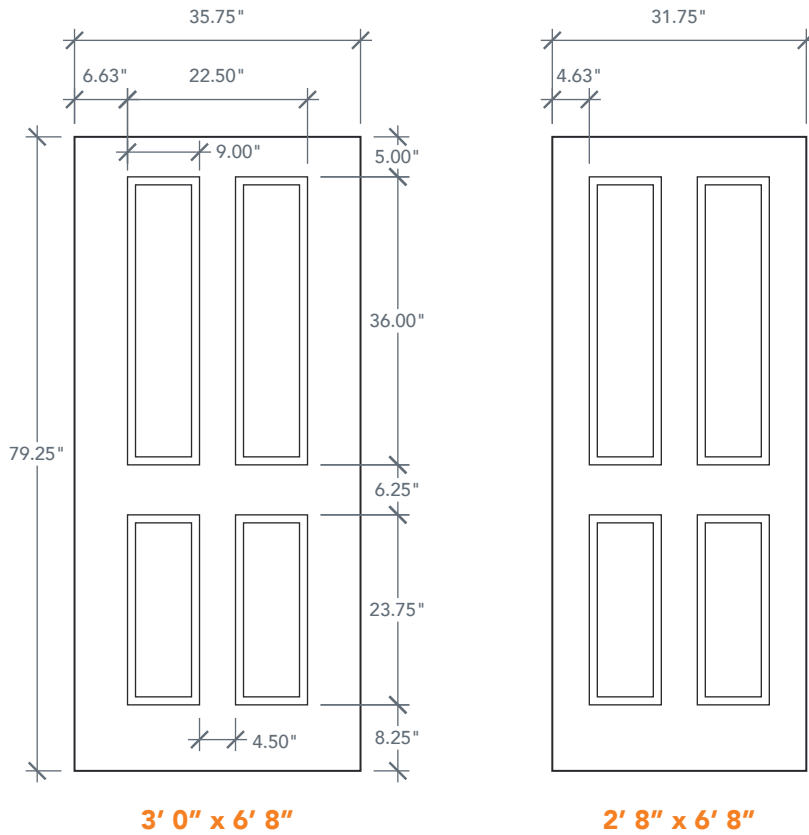

6'8" DRV41 TRUE FOUR PANEL DOOR

WHITE OAK SERIES
2022 PLASTPRO SPECBOOK PAGE: 175

AVAILABLE SIZING

ARTWORK SCALE: 1/2"=1'

3' 0" x 6' 8"

2' 8" x 6' 8"

NOTE: BY REQUEST, DOOR HEIGHT COMES IN VARYING DIMENSIONS TO A MINIMUM OF 79". EXCESS WILL BE TAKEN FROM BOTTOM RAIL. ALL OTHER DIMENSIONS WILL REMAIN THE SAME.

CUTOUTS & GLASS

TWIN LITE
HL2

2'8" Cutout 9" x 37"
3'0" Glass 8" x 36"

A = 5.0"

HALF LITE
HL4

2'8" Cutout 23" x 37"
3'0" Glass 22" x 36"

A = 5.0"

A = DISTANCE FROM TOP OF DOOR TO TOP OF OPENING

MATCHING SIDELITES

SLV60

Available Widths:
1' 0"
1' 2"

Spec Page = 181