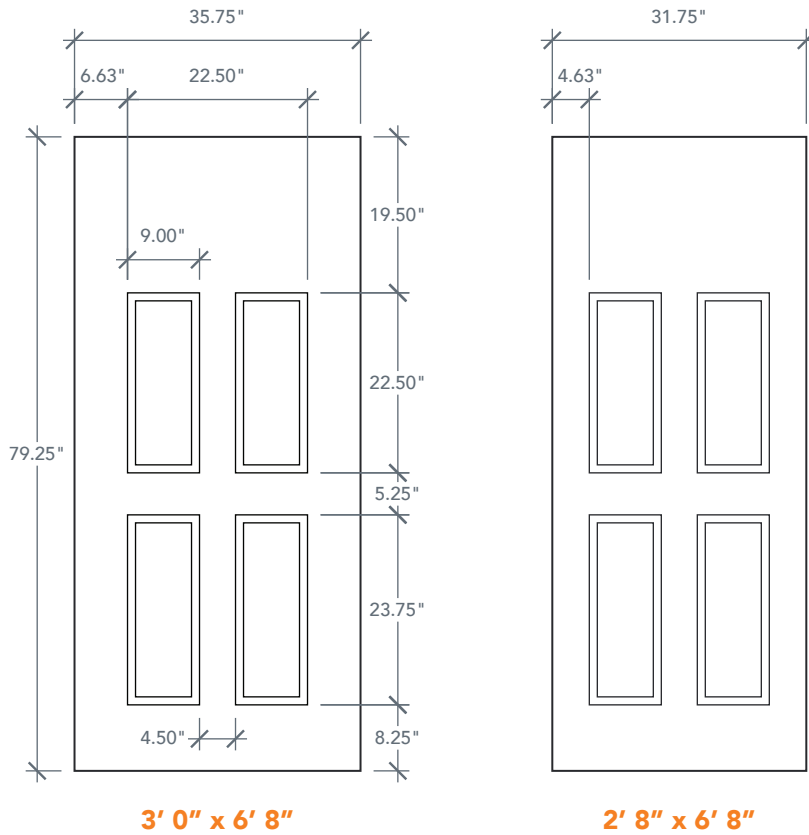

### AVAILABLE SIZING

ARTWORK SCALE: 1/2"=1'

**3' 0" x 6' 8"**

**2' 8" x 6' 8"**

NOTE: BY REQUEST, DOOR HEIGHT COMES IN VARYING DIMENSIONS TO A MINIMUM OF 79". EXCESS WILL BE TAKEN FROM BOTTOM RAIL. ALL OTHER DIMENSIONS WILL REMAIN THE SAME.

### CUTOUTS & GLASS

**HALF ROUND LITE**  
HR1

ALL Cutout 23" x 11"  
Glass 22" x 10"

A = 4.0"

**HALF LITE**  
HL4

ALL Cutout 23" x 37"  
Glass 22" x 36"

A = 5.0"

**FULL LITE**  
FL7

ALL Cutout 23" x 65"  
Glass 22" x 64"

A = 6.0"

A = DISTANCE FROM TOP OF DOOR TO TOP OF OPENING

### MATCHING SIDELITES

SLV60

Available Widths:

1' 0"  
1' 2"

Spec Page = 181