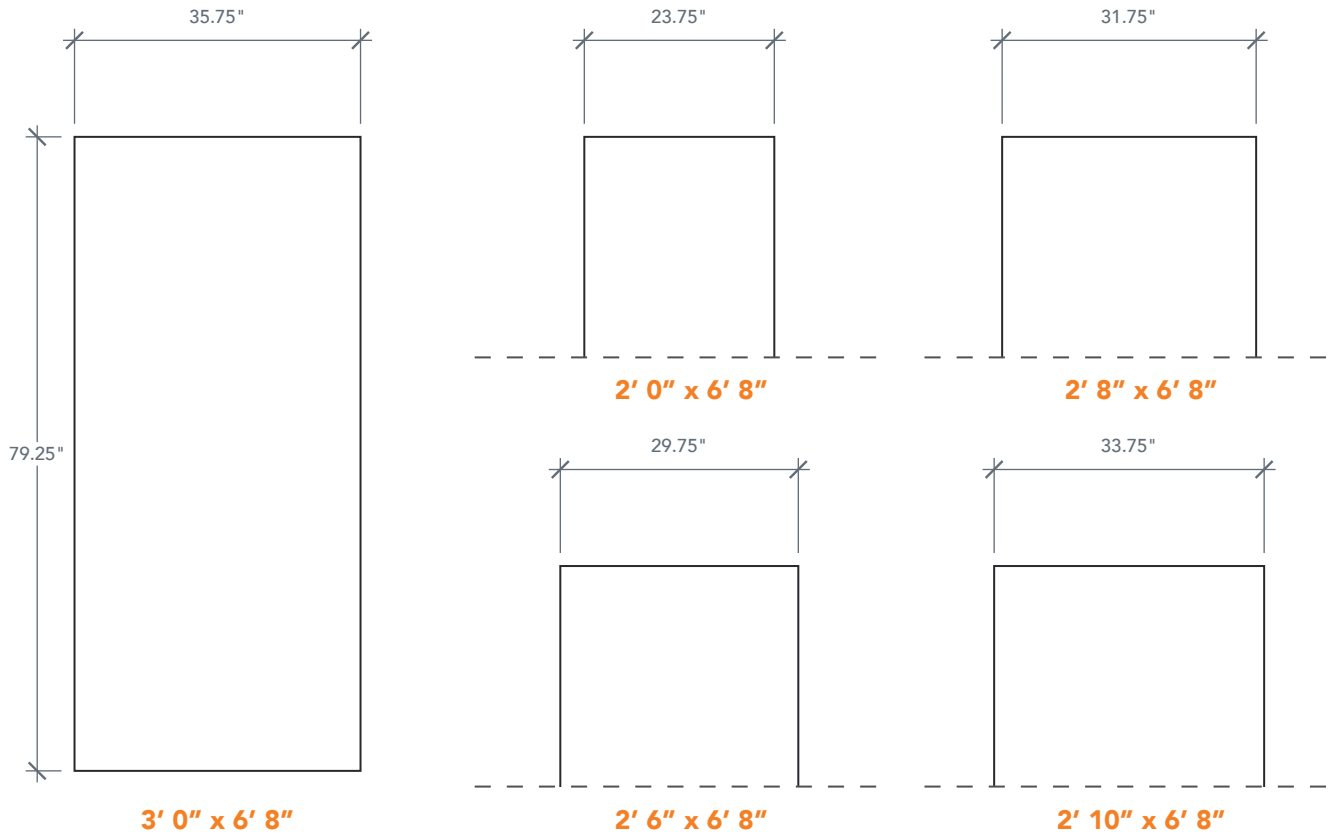

6'8" DRV00 FLUSH DOOR

WHITE OAK SERIES

2022 PLASTPRO SPECBOOK PAGE: 173

AVAILABLE SIZING

ARTWORK SCALE: 1/2"=1'

NOTE: BY REQUEST, DOOR HEIGHT COMES IN VARYING DIMENSIONS TO A MINIMUM OF 79". EXCESS WILL BE TAKEN FROM BOTTOM RAIL. ALL OTHER DIMENSIONS WILL REMAIN THE SAME.

CUTOUTS & GLASS

	FULL LITE	
	FL5	
	2'6"	Cutout 21" x 65" Glass 20" x 64"
	FL7	
2'8"	Cutout 23" x 65"	
2'10"	Glass 22" x 64"	
3'0"		
A = 6.0"		

A = DISTANCE FROM TOP OF DOOR TO TOP OF OPENING

MATCHING SIDELITES

	SLV00
	Available Widths:
	1' 0"
	1' 2"
Spec Page = 180	