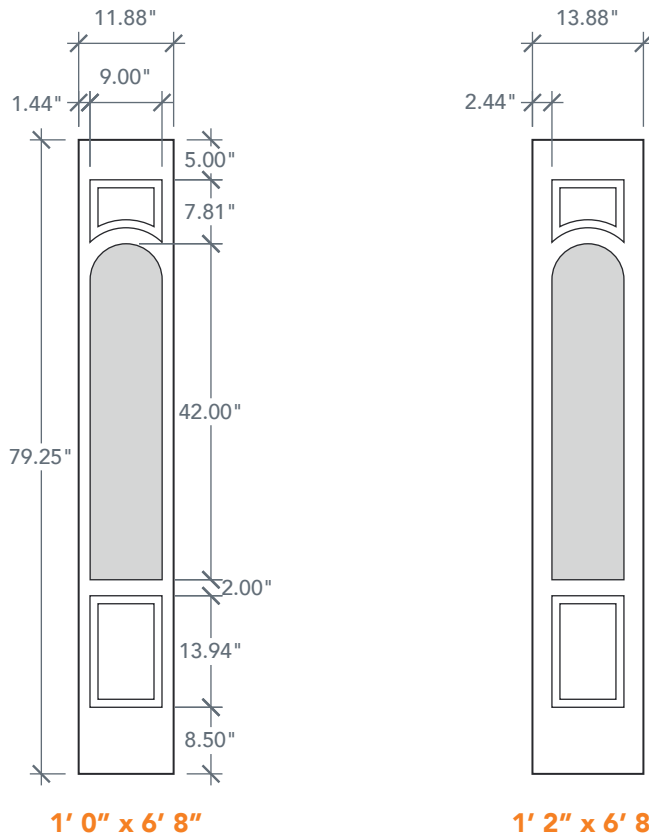

AVAILABLE SIZING

ARTWORK SCALE: 1/2"=1'

1' 0" x 6' 8"

1' 2" x 6' 8"

NOTE: BY REQUEST, SIDELITE HEIGHT COMES IN VARYING DIMENSIONS TO A MINIMUM OF 79". EXCESS WILL BE TAKEN FROM BOTTOM RAIL. ALL OTHER DIMENSIONS WILL REMAIN THE SAME.

CUTOUTS & GLASS

CENTER ARCH LITE
8C1

ALL Cutout 9" x 42"
Glass 8" x 41"

A = 12.81"

A = DISTANCE FROM TOP OF DOOR TO TOP OF OPENING

MATCHING DOORS

DRS80

Available Widths:
3' 0"

Spec Page = 156