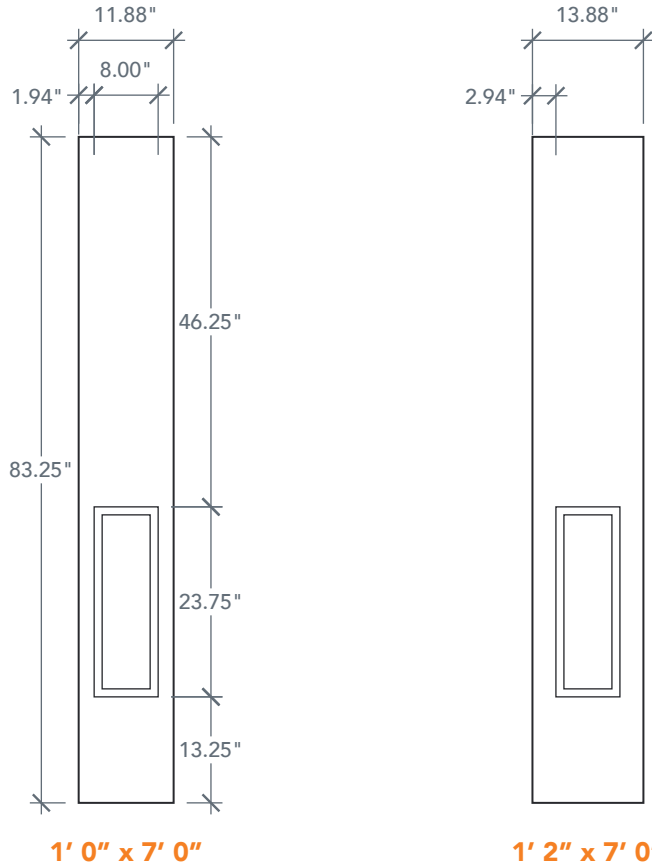

## AVAILABLE SIZING

ARTWORK SCALE: 1/2"=1'

**1' 0" x 7' 0"**

**1' 2" x 7' 0"**

NOTE: BY REQUEST, SIDELITE HEIGHT COMES IN VARYING DIMENSIONS TO A MINIMUM OF 83". EXCESS WILL BE TAKEN FROM BOTTOM RAIL. ALL OTHER DIMENSIONS WILL REMAIN THE SAME.

## CUTOUTS & GLASS

HALF LITE	
HL2	

ALL	Cutout	9" x 37"
	Glass	8" x 36"

A = 5.0"

FULL LITE	
FL1	

ALL	Cutout	8" x 65"
	Glass	7" x 64"

A = 5.0"

A = DISTANCE FROM TOP OF DOOR TO TOP OF OPENING

## MATCHING DOORS

DRS6170

Available Widths:

2' 8"  
2' 10"  
3' 0"

Spec Page = 153