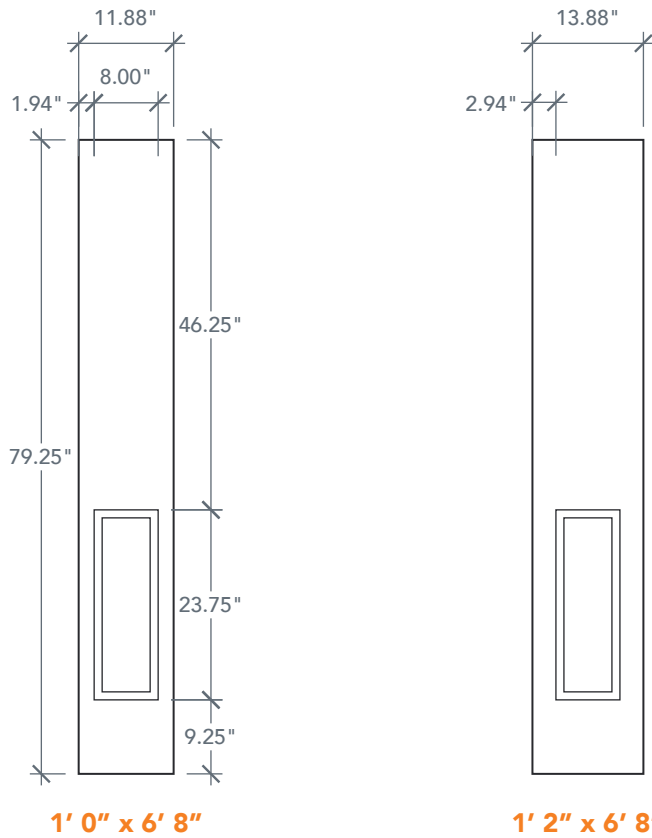

# 6'8" SLS61 SIX PANEL UTILITY SIDELITE

SMOOTH SERIES  
2022 PLASTPRO SPECBOOK PAGE: 167

## AVAILABLE SIZING

ARTWORK SCALE: 1/2"=1'

1' 0" x 6' 8"

1' 2" x 6' 8"

NOTE: BY REQUEST, SIDELITE HEIGHT COMES IN VARYING DIMENSIONS TO A MINIMUM OF 79". EXCESS WILL BE TAKEN FROM BOTTOM RAIL. ALL OTHER DIMENSIONS WILL REMAIN THE SAME.

## CUTOUTS & GLASS

**HALF LITE**  
HL2

ALL Cutout 9" x 37"  
Glass 8" x 36"

A = 5.0"

**FULL LITE**  
FL1

ALL Cutout 8" x 65"  
Glass 7" x 64"

A = 5.0"

A = DISTANCE FROM TOP OF DOOR TO TOP OF OPENING

## MATCHING DOORS

DRS61

Available Widths:

2' 8"  
2' 10"  
3' 0"

Spec Page = 152