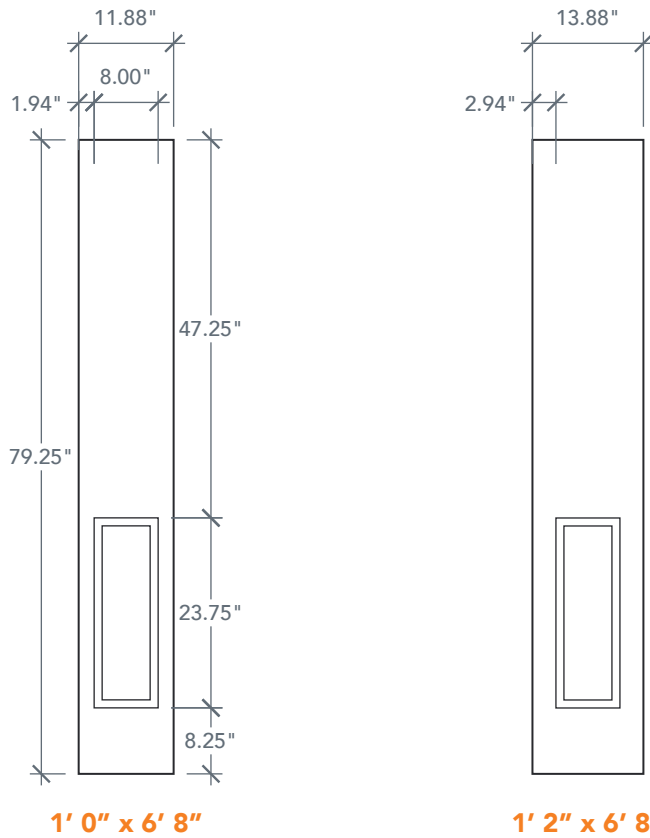

6'8" SLS60 SIX PANEL SIDELITE

SMOOTH SERIES
2022 PLASTPRO SPECBOOK PAGE: 166

AVAILABLE SIZING

ARTWORK SCALE: 1/2"=1'

NOTE: BY REQUEST, SIDELITE HEIGHT COMES IN VARYING DIMENSIONS TO A MINIMUM OF 79". EXCESS WILL BE TAKEN FROM BOTTOM RAIL. ALL OTHER DIMENSIONS WILL REMAIN THE SAME.

CUTOUTS & GLASS

A = DISTANCE FROM TOP OF DOOR TO TOP OF OPENING

MATCHING DOORS

Updated: March 2022