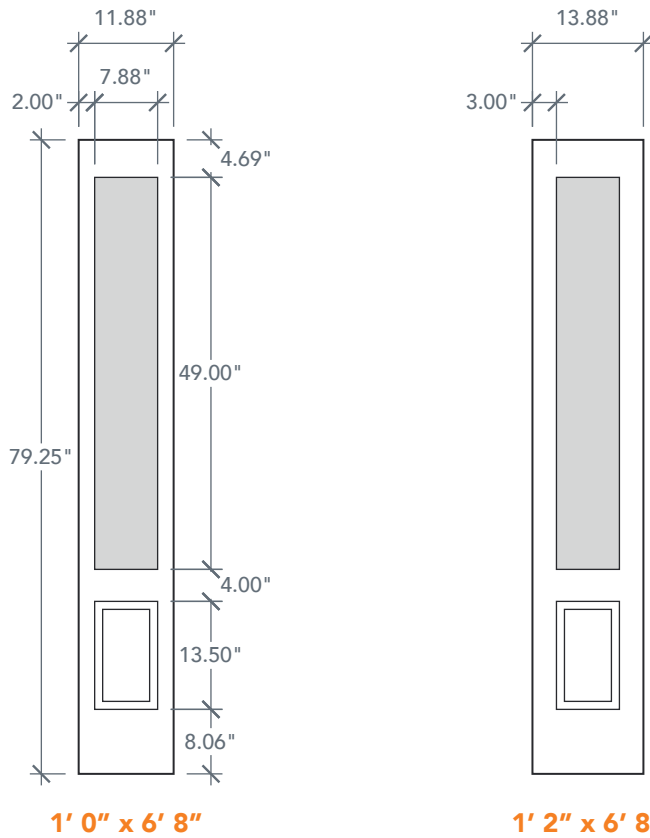

AVAILABLE SIZING

ARTWORK SCALE: 1/2"=1'

NOTE: BY REQUEST, SIDELITE HEIGHT COMES IN VARYING DIMENSIONS TO A MINIMUM OF 79". EXCESS WILL BE TAKEN FROM BOTTOM RAIL. ALL OTHER DIMENSIONS WILL REMAIN THE SAME.

CUTOUTS & GLASS

A = DISTANCE FROM TOP OF DOOR TO TOP OF OPENING

MATCHING DOORS