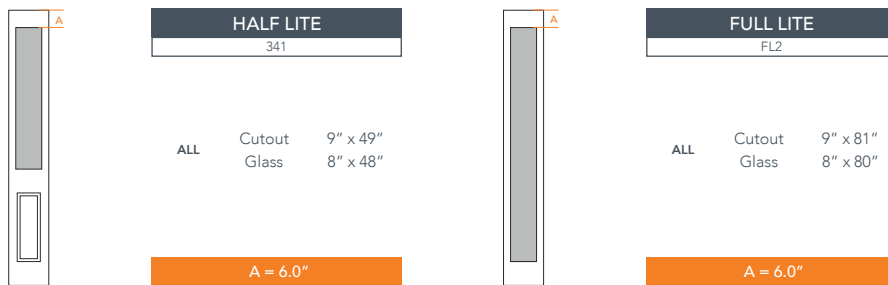

# 8'0" SLS4180 FOUR PANEL SIDELITE

SMOOTH SERIES  
2022 PLASTPRO SPECBOOK PAGE: 164

## AVAILABLE SIZING

ARTWORK SCALE: 1/2"=1'

1' 0" x 8' 0"

1' 2" x 8' 0"

NOTE: BY REQUEST, SIDELITE HEIGHT COMES IN VARYING DIMENSIONS TO A MINIMUM OF 95". EXCESS WILL BE TAKEN FROM BOTTOM RAIL. ALL OTHER DIMENSIONS WILL REMAIN THE SAME.

## CUTOUTS & GLASS

A = DISTANCE FROM TOP OF DOOR TO TOP OF OPENING