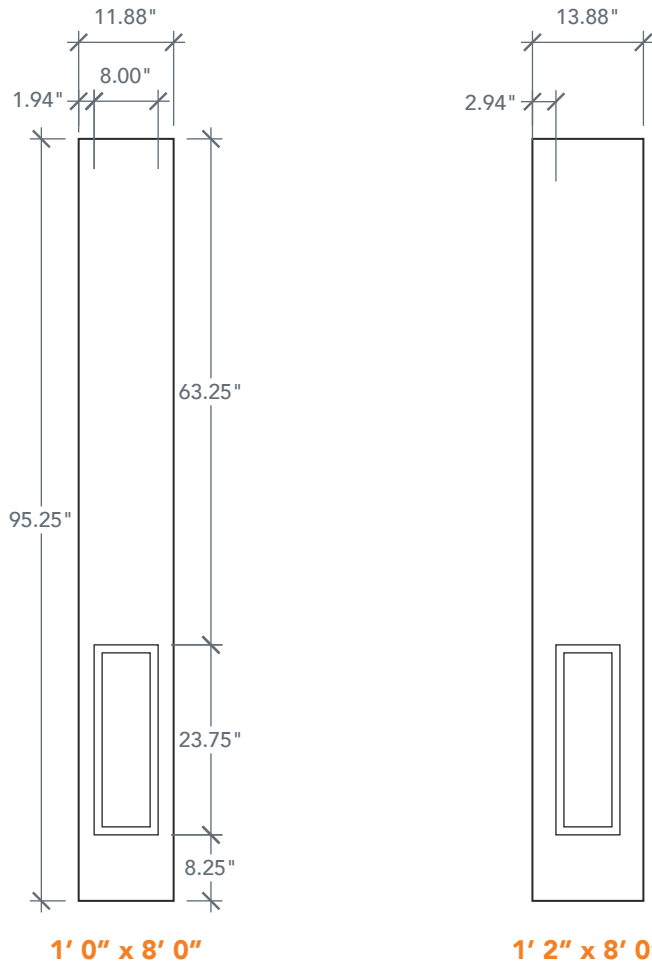

# 8'0" SLS4180 FOUR PANEL SIDELITE

SMOOTH SERIES  
2022 PLASTPRO SPECBOOK PAGE: 164

## AVAILABLE SIZING

ARTWORK SCALE: 1/2"=1'

1' 0" x 8' 0"

1' 2" x 8' 0"

NOTE: BY REQUEST, SIDELITE HEIGHT COMES IN VARYING DIMENSIONS TO A MINIMUM OF 95". EXCESS WILL BE TAKEN FROM BOTTOM RAIL. ALL OTHER DIMENSIONS WILL REMAIN THE SAME.

## CUTOUTS & GLASS

A = DISTANCE FROM TOP OF DOOR TO TOP OF OPENING