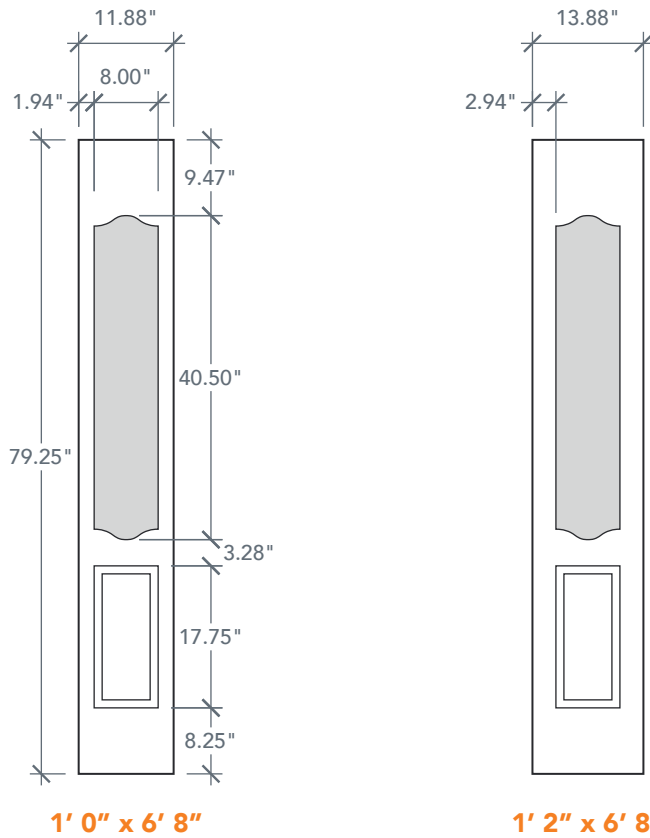

AVAILABLE SIZING

ARTWORK SCALE: 1/2"=1'

NOTE: BY REQUEST, SIDELITE HEIGHT COMES IN VARYING DIMENSIONS TO A MINIMUM OF 79". EXCESS WILL BE TAKEN FROM BOTTOM RAIL. ALL OTHER DIMENSIONS WILL REMAIN THE SAME.

CUTOUTS & GLASS

3/4 OVAL LITE
3V1

ALL Cutout 8" x 40½"
Glass 7" x 39½"

A = 9.47"

FULL LITE
FL1

ALL Cutout 8" x 65"
Glass 7" x 64"

A = 6.0"

A = DISTANCE FROM TOP OF DOOR TO TOP OF OPENING

MATCHING DOORS

DRS3P

Available Widths:
3' 0"

Spec Page = 139