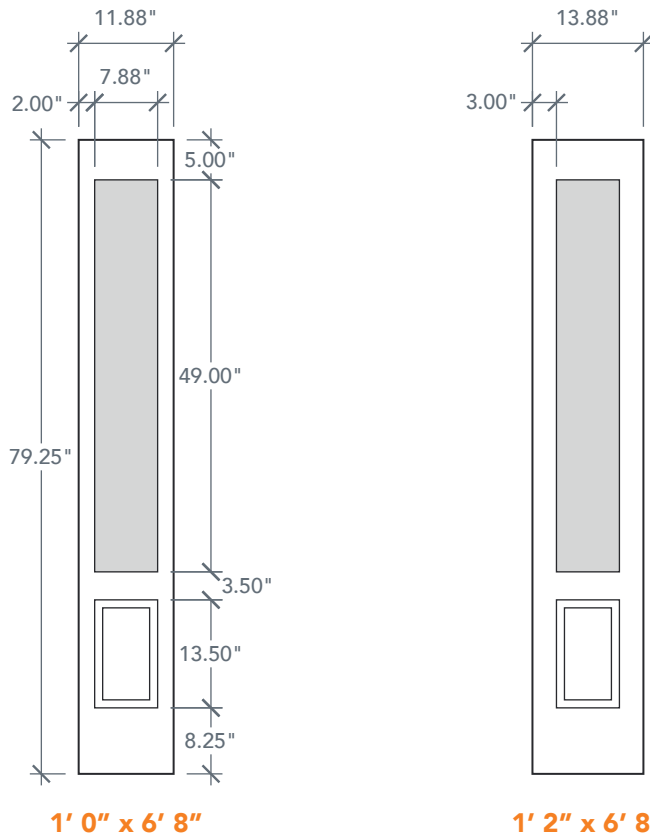

## AVAILABLE SIZING

ARTWORK SCALE: 1/2"=1'

NOTE: BY REQUEST, SIDELITE HEIGHT COMES IN VARYING DIMENSIONS TO A MINIMUM OF 79". EXCESS WILL BE TAKEN FROM BOTTOM RAIL. ALL OTHER DIMENSIONS WILL REMAIN THE SAME.

## CUTOUTS & GLASS

A = DISTANCE FROM TOP OF DOOR TO TOP OF OPENING

## MATCHING DOORS

DRS20

Available Widths:  
3' 0"

Spec Page = 132

DRS3E

Available Widths:  
3' 0"

Spec Page = 138