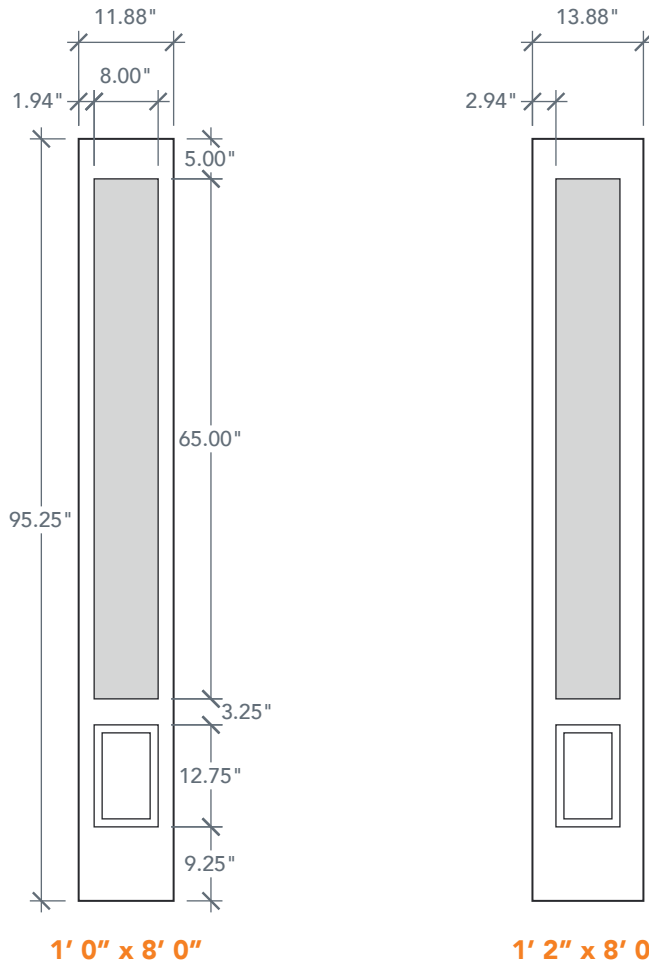

8'0" SLS3080 3/4 THREE PANEL SIDELITE

SMOOTH SERIES
2022 PLASTPRO SPECBOOK PAGE: 163

AVAILABLE SIZING

ARTWORK SCALE: 1/2"=1'

NOTE: BY REQUEST, SIDELITE HEIGHT COMES IN VARYING DIMENSIONS TO A MINIMUM OF 95". EXCESS WILL BE TAKEN FROM BOTTOM RAIL. ALL OTHER DIMENSIONS WILL REMAIN THE SAME.

CUTOUTS & GLASS

A = DISTANCE FROM TOP OF DOOR TO TOP OF OPENING

MATCHING DOORS