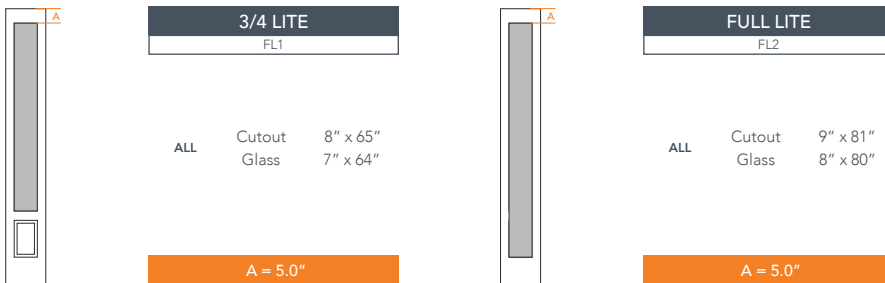

8'0" SLS3080 3/4 THREE PANEL SIDELITE

SMOOTH SERIES
2022 PLASTPRO SPECBOOK PAGE: 163

AVAILABLE SIZING

ARTWORK SCALE: 1/2"=1'

NOTE: BY REQUEST, SIDELITE HEIGHT COMES IN VARYING DIMENSIONS TO A MINIMUM OF 95". EXCESS WILL BE TAKEN FROM BOTTOM RAIL. ALL OTHER DIMENSIONS WILL REMAIN THE SAME.

CUTOUTS & GLASS

A = DISTANCE FROM TOP OF DOOR TO TOP OF OPENING

MATCHING DOORS