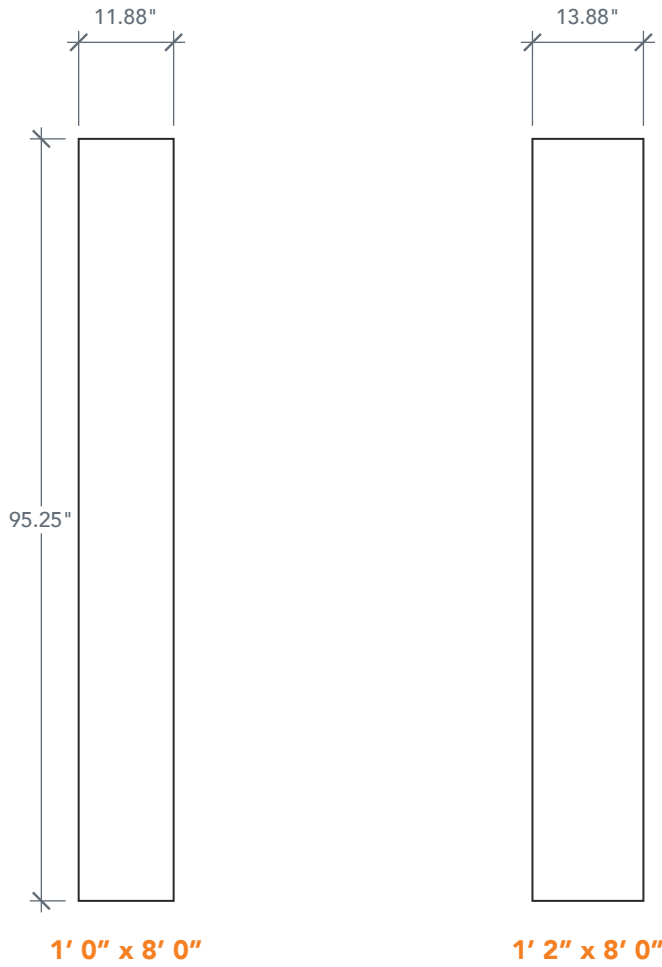

# 8'0" SLS0080 FLUSH SIDELITE

SMOOTH SERIES  
2022 PLASTPRO SPECBOOK PAGE: 160

## AVAILABLE SIZING

ARTWORK SCALE: 1/2"=1'

NOTE: BY REQUEST, SIDELITE HEIGHT COMES IN VARYING DIMENSIONS TO A MINIMUM OF 95". EXCESS WILL BE TAKEN FROM BOTTOM RAIL. ALL OTHER DIMENSIONS WILL REMAIN THE SAME.

## CUTOUTS & GLASS

FULL LITE		
		FL2

0.7825 in Cutout 9" x 81"  
Glass 8" x 80"

**A = 6.0"**

A = DISTANCE FROM TOP OF DOOR TO TOP OF OPENING

## MATCHING DOORS

DRS0080

Available Widths:  
2' 0" 2' 10"  
2' 4" 3' 0"  
2' 6" 3' 6"  
2' 8"

Spec Page = 125