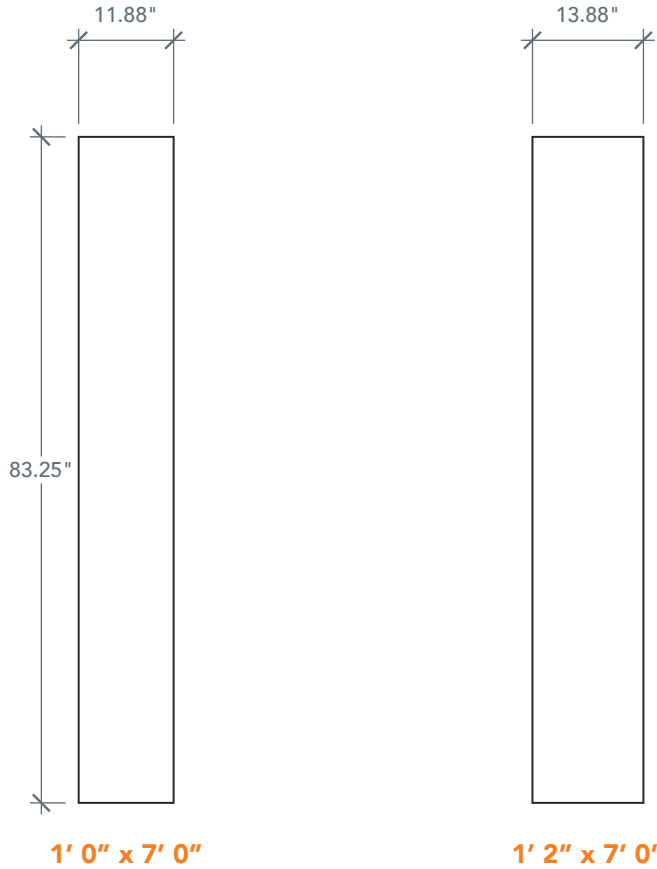

AVAILABLE SIZING

ARTWORK SCALE: 1/2"=1'

NOTE: BY REQUEST, SIDELITE HEIGHT COMES IN VARYING DIMENSIONS TO A MINIMUM OF 83". EXCESS WILL BE TAKEN FROM BOTTOM RAIL. ALL OTHER DIMENSIONS WILL REMAIN THE SAME.

CUTOUTS & GLASS

A = DISTANCE FROM TOP OF DOOR TO TOP OF OPENING

MATCHING DOORS