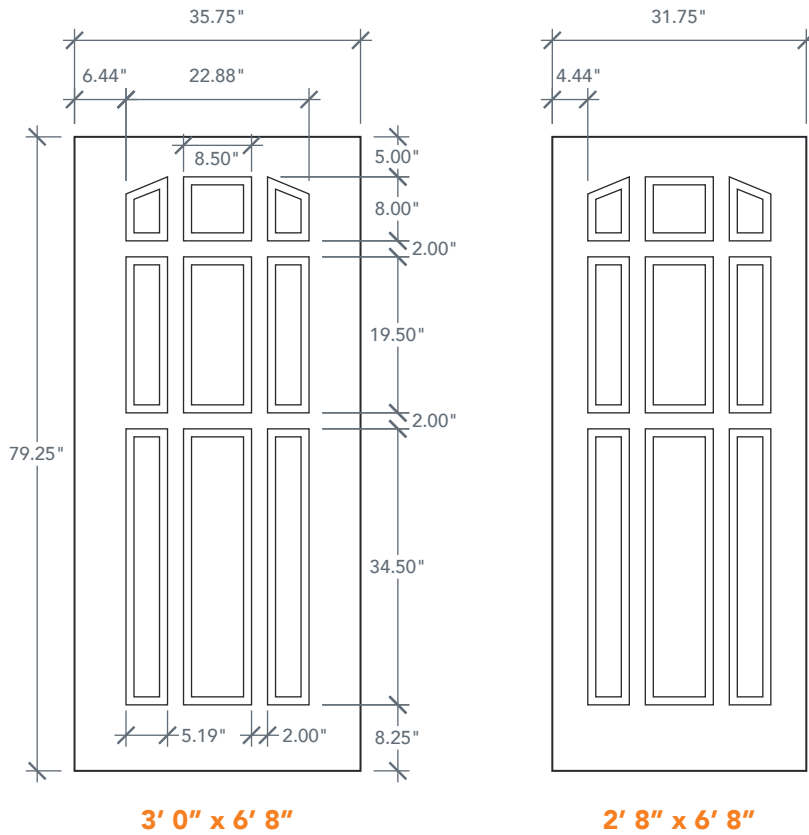

6'8" DRS90 NINE PANEL DOOR

SMOOTH SERIES
2022 PLASTPRO SPECBOOK PAGE: 157

AVAILABLE SIZING

ARTWORK SCALE: 1/2"=1'

3' 0" x 6' 8"

2' 8" x 6' 8"

NOTE: BY REQUEST, DOOR HEIGHT COMES IN VARYING DIMENSIONS TO A MINIMUM OF 79". EXCESS WILL BE TAKEN FROM BOTTOM RAIL. ALL OTHER DIMENSIONS WILL REMAIN THE SAME.

CUTOUTS & GLASS

A = DISTANCE FROM TOP OF DOOR TO TOP OF OPENING