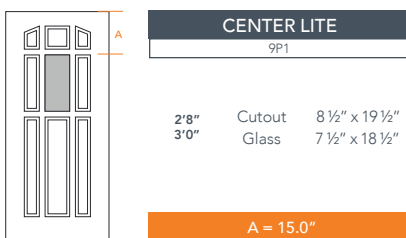

6'8" DRS90 NINE PANEL DOOR

SMOOTH SERIES
2022 PLASTPRO SPECBOOK PAGE: 157

AVAILABLE SIZING

ARTWORK SCALE: 1/2"=1'

3' 0" x 6' 8"

2' 8" x 6' 8"

NOTE: BY REQUEST, DOOR HEIGHT COMES IN VARYING DIMENSIONS TO A MINIMUM OF 79". EXCESS WILL BE TAKEN FROM BOTTOM RAIL. ALL OTHER DIMENSIONS WILL REMAIN THE SAME.

CUTOUTS & GLASS

A = DISTANCE FROM TOP OF DOOR TO TOP OF OPENING