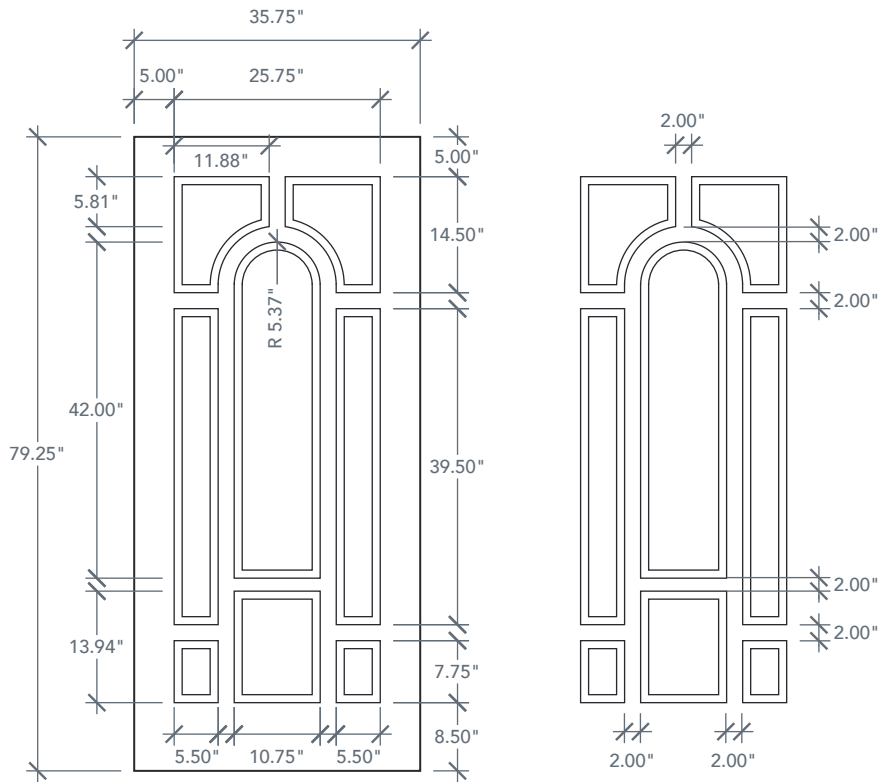

6'8" DRS80 EIGHT PANEL DOOR

SMOOTH SERIES
2022 PLASTPRO SPECBOOK PAGE: 156

AVAILABLE SIZING

ARTWORK SCALE: 1/2"=1'

3' 0" x 6' 8"

Panel Spacing Detail

NOTE: BY REQUEST, DOOR HEIGHT COMES IN VARYING DIMENSIONS TO A MINIMUM OF 79". EXCESS WILL BE TAKEN FROM BOTTOM RAIL. ALL OTHER DIMENSIONS WILL REMAIN THE SAME.

CUTOUTS & GLASS

A = DISTANCE FROM TOP OF DOOR TO TOP OF OPENING

MATCHING SIDELITES

SLS80

Available Widths:

- 1' 0"
- 1' 2"

Spec Page = 169