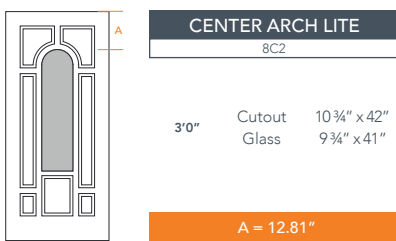

6'8" DRS80 EIGHT PANEL DOOR

SMOOTH SERIES
2022 PLASTPRO SPECBOOK PAGE: 156

AVAILABLE SIZING

ARTWORK SCALE: 1/2"=1'

3' 0" x 6' 8"

Panel Spacing Detail

NOTE: BY REQUEST, DOOR HEIGHT COMES IN VARYING DIMENSIONS TO A MINIMUM OF 79". EXCESS WILL BE TAKEN FROM BOTTOM RAIL. ALL OTHER DIMENSIONS WILL REMAIN THE SAME.

CUTOUTS & GLASS

A = DISTANCE FROM TOP OF DOOR TO TOP OF OPENING

MATCHING SIDELITES

SLS80

Available Widths:

- 1' 0"
- 1' 2"

Spec Page = 169