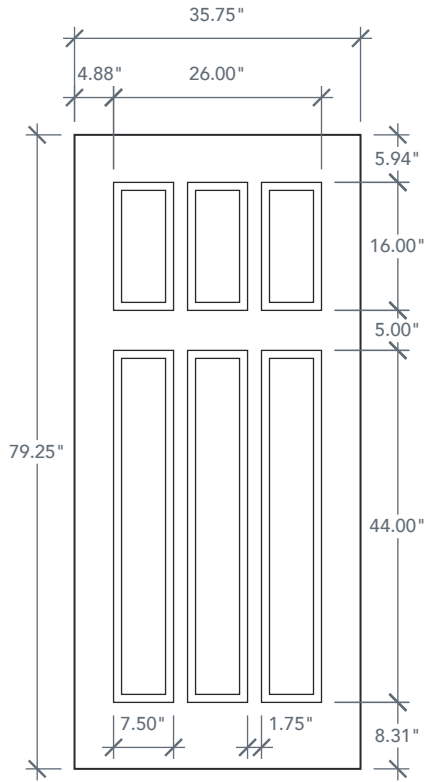

## AVAILABLE SIZING

ARTWORK SCALE: 1/2"=1'

**3' 0" x 6' 8"**

NOTE: BY REQUEST, DOOR HEIGHT COMES IN VARYING DIMENSIONS TO A MINIMUM OF 79". EXCESS WILL BE TAKEN FROM BOTTOM RAIL. ALL OTHER DIMENSIONS WILL REMAIN THE SAME.

## CUTOUTS & GLASS

A = DISTANCE FROM TOP OF DOOR TO TOP OF OPENING