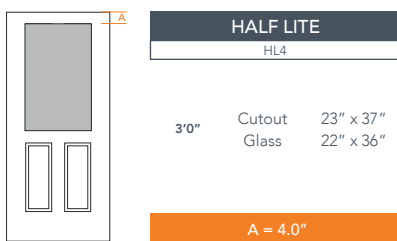

6'8" DRS6B SIX PANEL DOOR

10" BOTTOM RAIL

SMOOTH SERIES
2022 PLASTPRO SPECBOOK PAGE: 148

AVAILABLE SIZING

ARTWORK SCALE: 1/2"=1'

3' 0" x 6' 8"

NOTE: BY REQUEST, DOOR HEIGHT COMES IN VARYING DIMENSIONS TO A MINIMUM OF 79". EXCESS WILL BE TAKEN FROM BOTTOM RAIL. ALL OTHER DIMENSIONS WILL REMAIN THE SAME.

CUTOUTS & GLASS

A = DISTANCE FROM TOP OF DOOR TO TOP OF OPENING