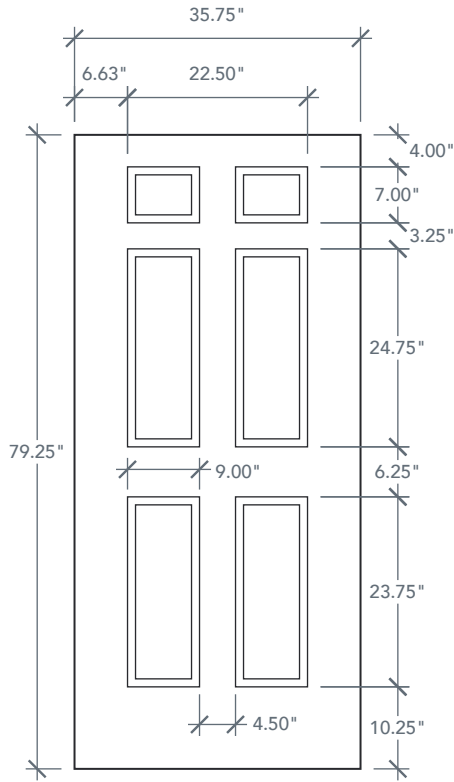

6'8" DRS6B SIX PANEL DOOR

10" BOTTOM RAIL

SMOOTH SERIES
2022 PLASTPRO SPECBOOK PAGE: 148

AVAILABLE SIZING

ARTWORK SCALE: 1/2"=1'

3' 0" x 6' 8"

NOTE: BY REQUEST, DOOR HEIGHT COMES IN VARYING DIMENSIONS TO A MINIMUM OF 79". EXCESS WILL BE TAKEN FROM BOTTOM RAIL. ALL OTHER DIMENSIONS WILL REMAIN THE SAME.

CUTOUTS & GLASS

A = DISTANCE FROM TOP OF DOOR TO TOP OF OPENING