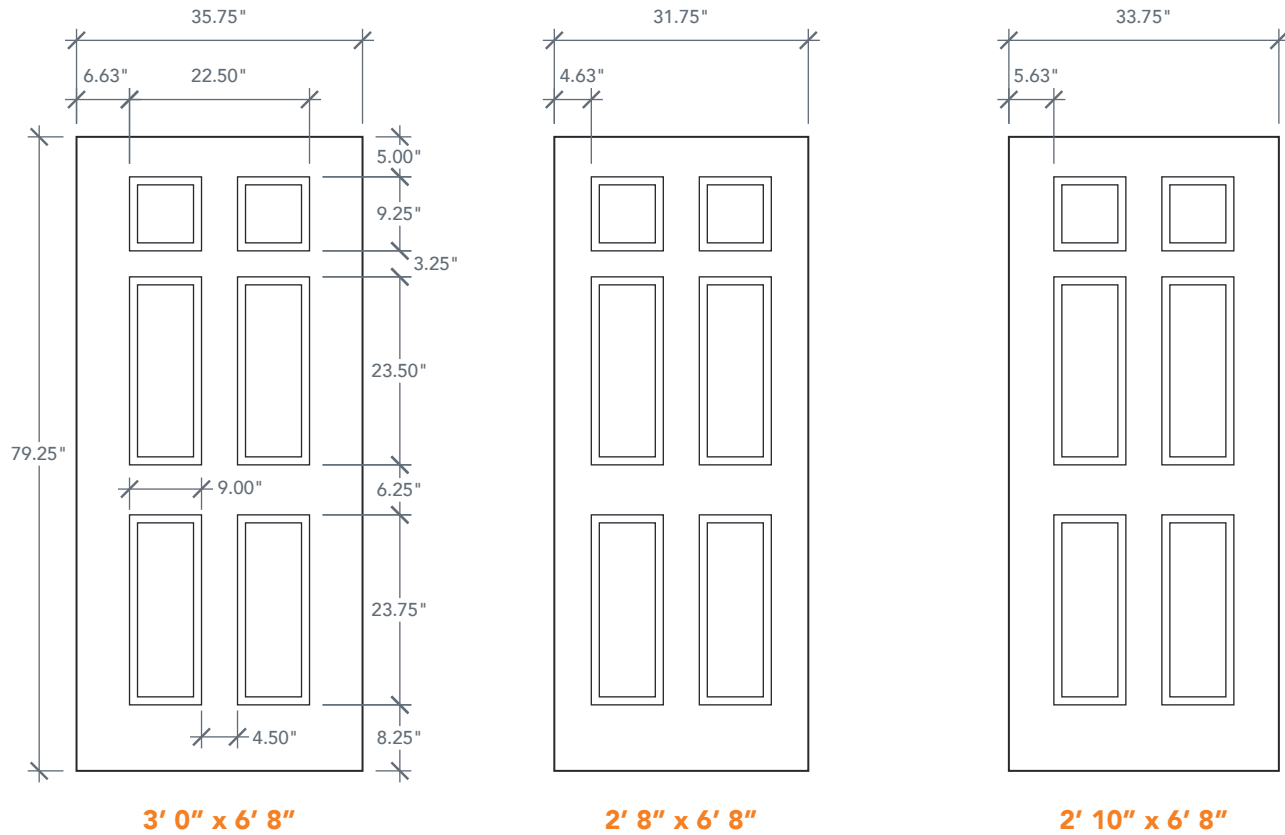

### AVAILABLE SIZING

ARTWORK SCALE: 1/2"=1'

NOTE: BY REQUEST, DOOR HEIGHT COMES IN VARYING DIMENSIONS TO A MINIMUM OF 79". EXCESS WILL BE TAKEN FROM BOTTOM RAIL. ALL OTHER DIMENSIONS WILL REMAIN THE SAME.

### CUTOUTS & GLASS

A = DISTANCE FROM TOP OF DOOR TO TOP OF OPENING