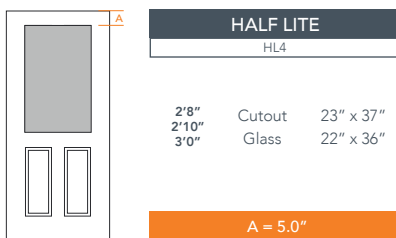

### AVAILABLE SIZING

ARTWORK SCALE: 1/2"=1'

NOTE: BY REQUEST, DOOR HEIGHT COMES IN VARYING DIMENSIONS TO A MINIMUM OF 79". EXCESS WILL BE TAKEN FROM BOTTOM RAIL. ALL OTHER DIMENSIONS WILL REMAIN THE SAME.

### CUTOUTS & GLASS

A = DISTANCE FROM TOP OF DOOR TO TOP OF OPENING