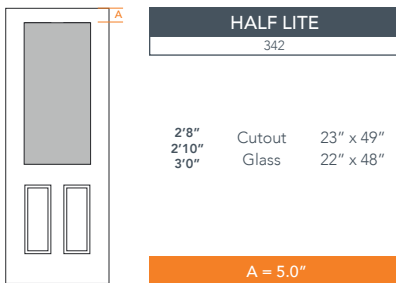

## AVAILABLE SIZING

ARTWORK SCALE: 1/2"=1'

3' 0" x 8' 0"

2' 8" x 8' 0"

2' 10" x 8' 0"

NOTE: BY REQUEST, DOOR HEIGHT COMES IN VARYING DIMENSIONS TO A MINIMUM OF 95". EXCESS WILL BE TAKEN FROM BOTTOM RAIL. ALL OTHER DIMENSIONS WILL REMAIN THE SAME.

## CUTOUTS & GLASS

A = DISTANCE FROM TOP OF DOOR TO TOP OF OPENING