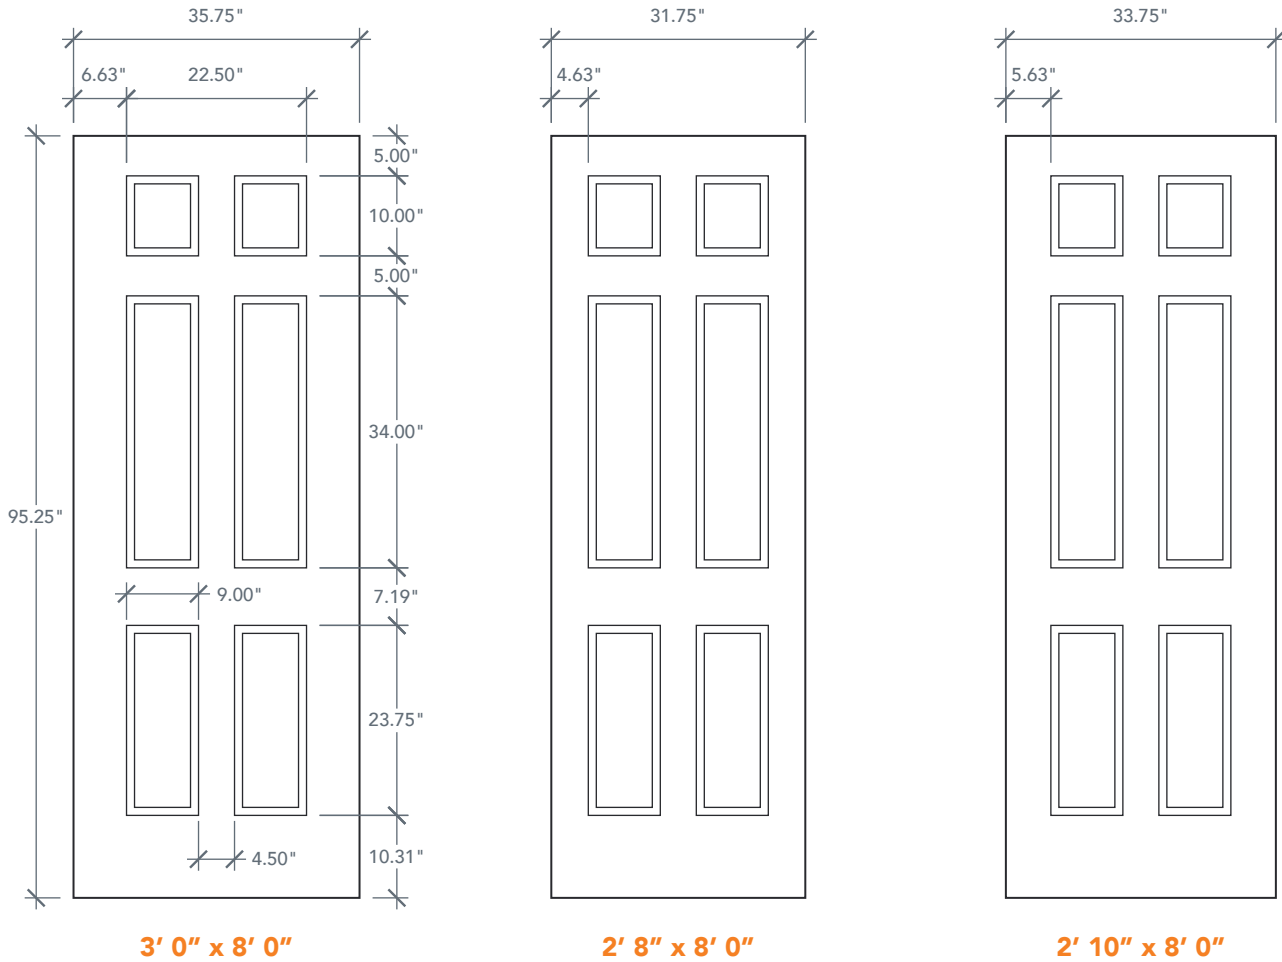

# 8'0" DRS6180 SIX PANEL UTILITY DOOR

SMOOTH SERIES  
2022 PLASTPRO SPECBOOK PAGE: 154

## AVAILABLE SIZING

ARTWORK SCALE: 1/2"=1'

3' 0" x 8' 0"

2' 8" x 8' 0"

2' 10" x 8' 0"

NOTE: BY REQUEST, DOOR HEIGHT COMES IN VARYING DIMENSIONS TO A MINIMUM OF 95". EXCESS WILL BE TAKEN FROM BOTTOM RAIL. ALL OTHER DIMENSIONS WILL REMAIN THE SAME.

## CUTOUTS & GLASS

A = DISTANCE FROM TOP OF DOOR TO TOP OF OPENING