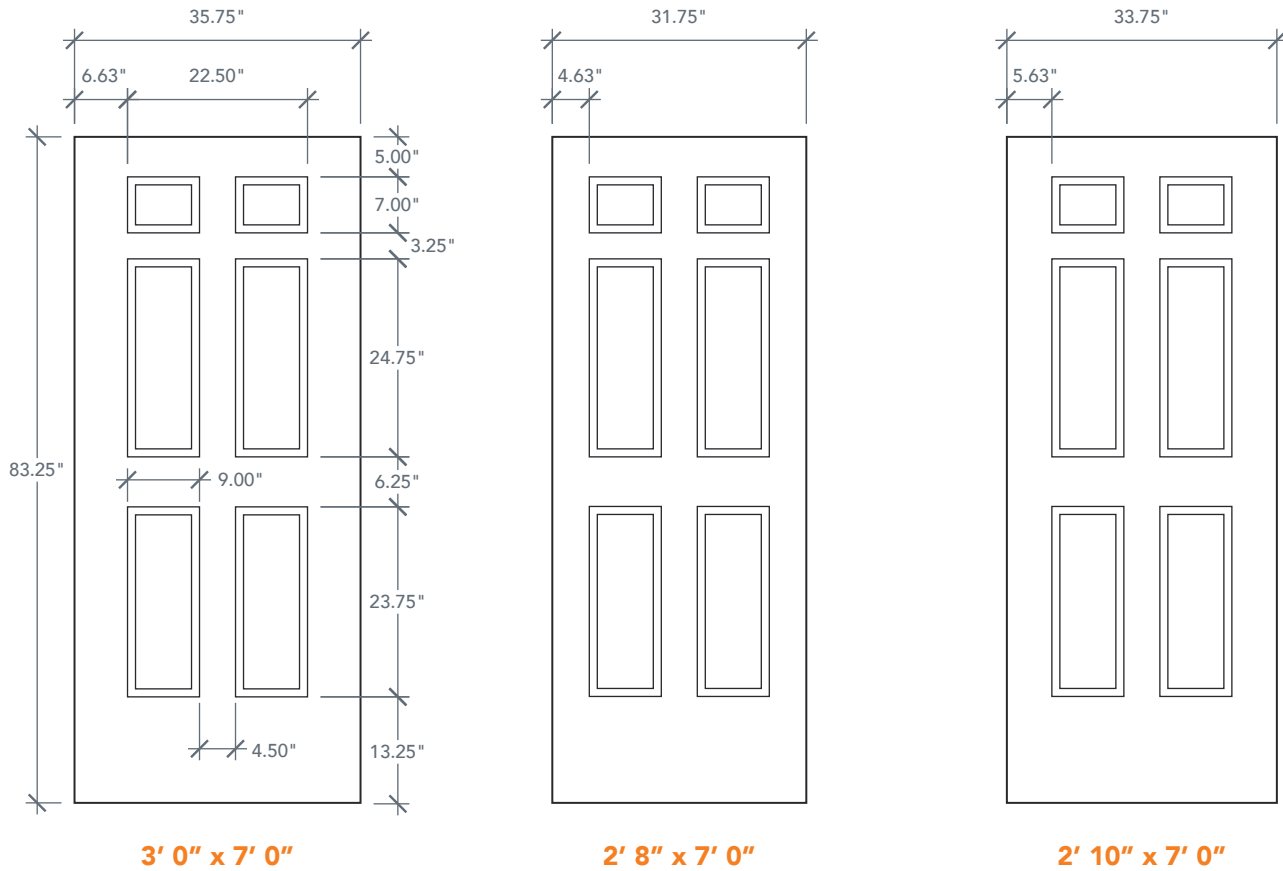

7'0" DRS6170 SIX PANEL UTILITY DOOR

SMOOTH SERIES
2022 PLASTPRO SPECBOOK PAGE: 153

AVAILABLE SIZING

ARTWORK SCALE: 1/2"=1'

NOTE: BY REQUEST, DOOR HEIGHT COMES IN VARYING DIMENSIONS TO A MINIMUM OF 83". EXCESS WILL BE TAKEN FROM BOTTOM RAIL. ALL OTHER DIMENSIONS WILL REMAIN THE SAME.

CUTOUTS & GLASS

A = DISTANCE FROM TOP OF DOOR TO TOP OF OPENING

MATCHING SIDELITES