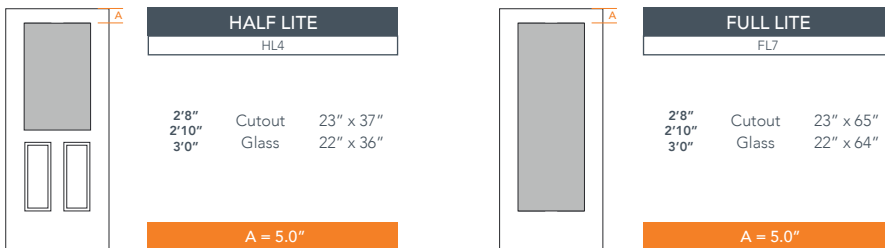

7'0" DRS6170 SIX PANEL UTILITY DOOR

SMOOTH SERIES
2022 PLASTPRO SPECBOOK PAGE: 153

AVAILABLE SIZING

ARTWORK SCALE: 1/2"=1'

NOTE: BY REQUEST, DOOR HEIGHT COMES IN VARYING DIMENSIONS TO A MINIMUM OF 83". EXCESS WILL BE TAKEN FROM BOTTOM RAIL. ALL OTHER DIMENSIONS WILL REMAIN THE SAME.

CUTOUTS & GLASS

A = DISTANCE FROM TOP OF DOOR TO TOP OF OPENING

MATCHING SIDELITES