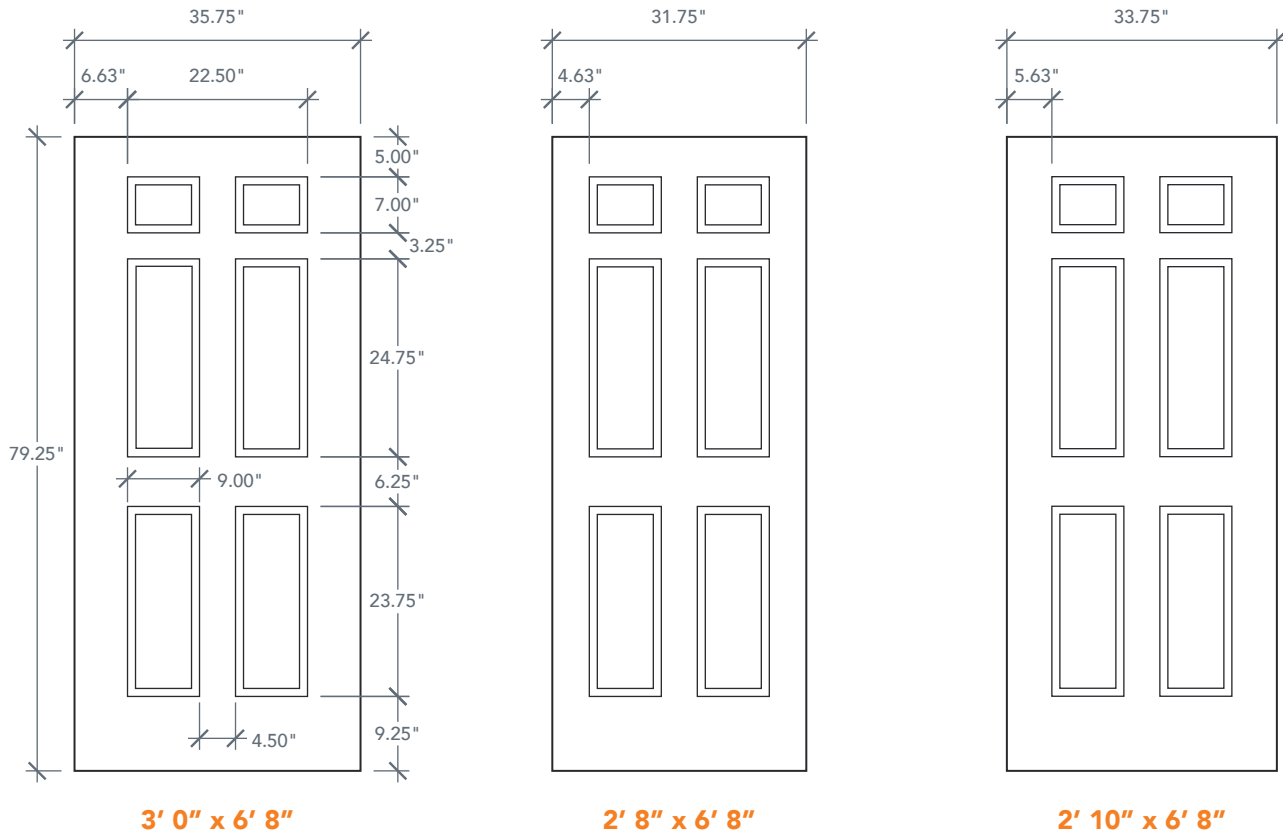

6'8" DRS61 SIX PANEL UTILITY DOOR

SMOOTH SERIES
2022 PLASTPRO SPECBOOK PAGE: 152

AVAILABLE SIZING

ARTWORK SCALE: 1/2"=1'

NOTE: BY REQUEST, DOOR HEIGHT COMES IN VARYING DIMENSIONS TO A MINIMUM OF 79". EXCESS WILL BE TAKEN FROM BOTTOM RAIL. ALL OTHER DIMENSIONS WILL REMAIN THE SAME.

CUTOUTS & GLASS

	<p>TWIN LITE HL2</p> <p>2'8" Cutout 9" x 37" 2'10" Glass 8" x 36" 3'0"</p> <p>A = 5.0"</p>		<p>HALF LITE HL4</p> <p>2'8" Cutout 23" x 37" 2'10" Glass 22" x 36" 3'0"</p> <p>A = 5.0"</p>		<p>FULL LITE FL7</p> <p>2'8" Cutout 23" x 65" 2'10" Glass 22" x 64" 3'0"</p> <p>A = 5.0"</p>
--	--	--	--	--	--

A = DISTANCE FROM TOP OF DOOR TO TOP OF OPENING

MATCHING SIDELITES

SLS61

Available Widths:
1' 0"
1' 2"

Spec Page = 167