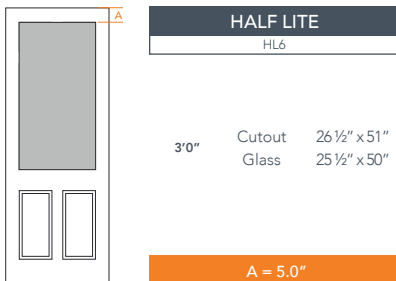

8'0" DRS6080 SIX PANEL DOOR

SMOOTH SERIES
2022 PLASTPRO SPECBOOK PAGE: 151

AVAILABLE SIZING

ARTWORK SCALE: 1/2"=1'

3' 0" x 8' 0"

2' 6" x 8' 0"

2' 8" x 8' 0"

NOTE: BY REQUEST, DOOR HEIGHT COMES IN VARYING DIMENSIONS TO A MINIMUM OF 95". EXCESS WILL BE TAKEN FROM BOTTOM RAIL. ALL OTHER DIMENSIONS WILL REMAIN THE SAME.

CUTOUTS & GLASS

A = DISTANCE FROM TOP OF DOOR TO TOP OF OPENING

MATCHING SIDELITES