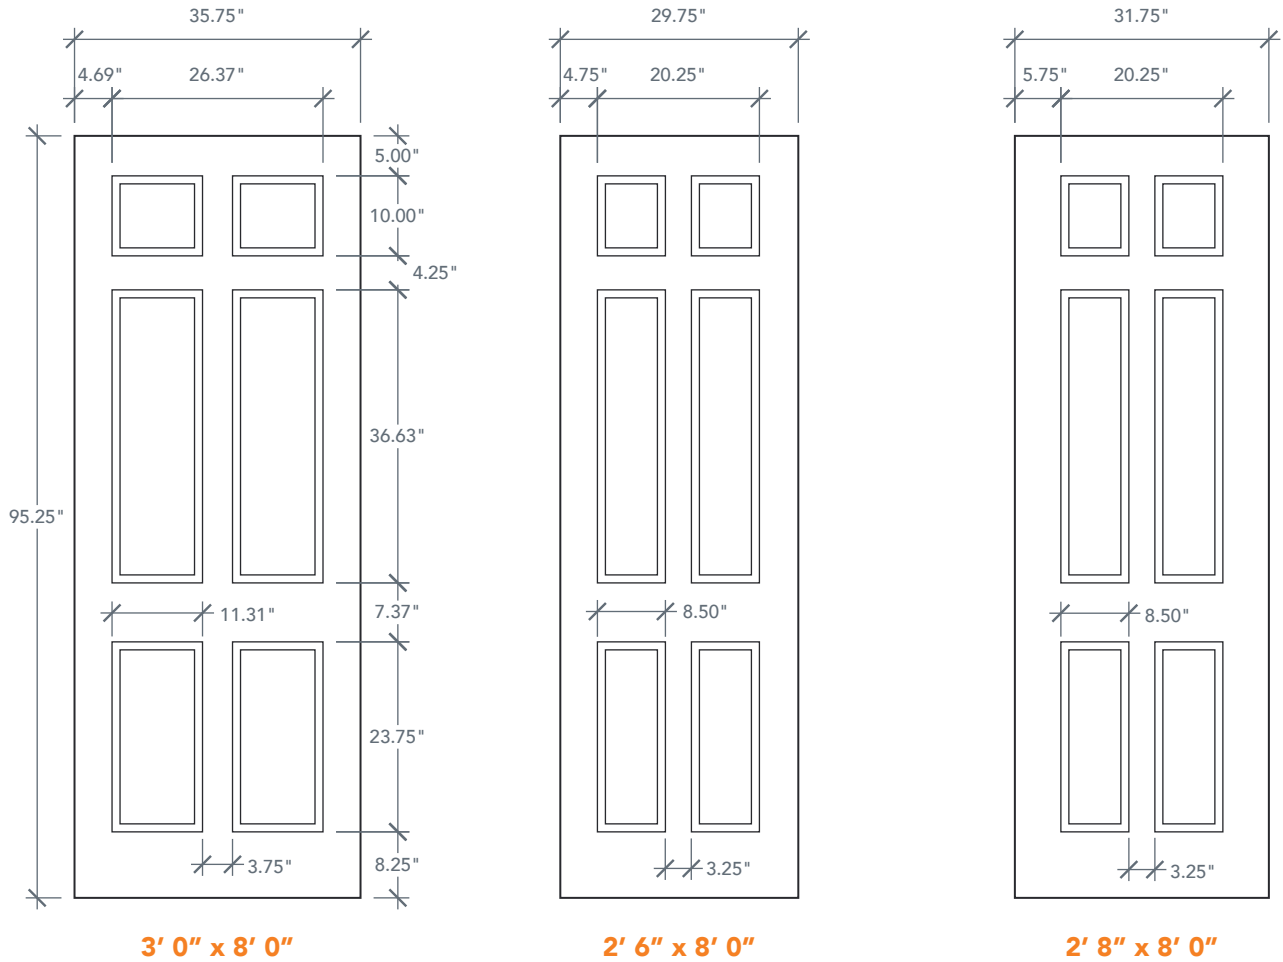

8'0" DRS6080 SIX PANEL DOOR

SMOOTH SERIES
2022 PLASTPRO SPECBOOK PAGE: 151

AVAILABLE SIZING

ARTWORK SCALE: 1/2"=1'

3' 0" x 8' 0"

2' 6" x 8' 0"

2' 8" x 8' 0"

NOTE: BY REQUEST, DOOR HEIGHT COMES IN VARYING DIMENSIONS TO A MINIMUM OF 95". EXCESS WILL BE TAKEN FROM BOTTOM RAIL. ALL OTHER DIMENSIONS WILL REMAIN THE SAME.

CUTOUTS & GLASS

A = DISTANCE FROM TOP OF DOOR TO TOP OF OPENING

MATCHING SIDELITES