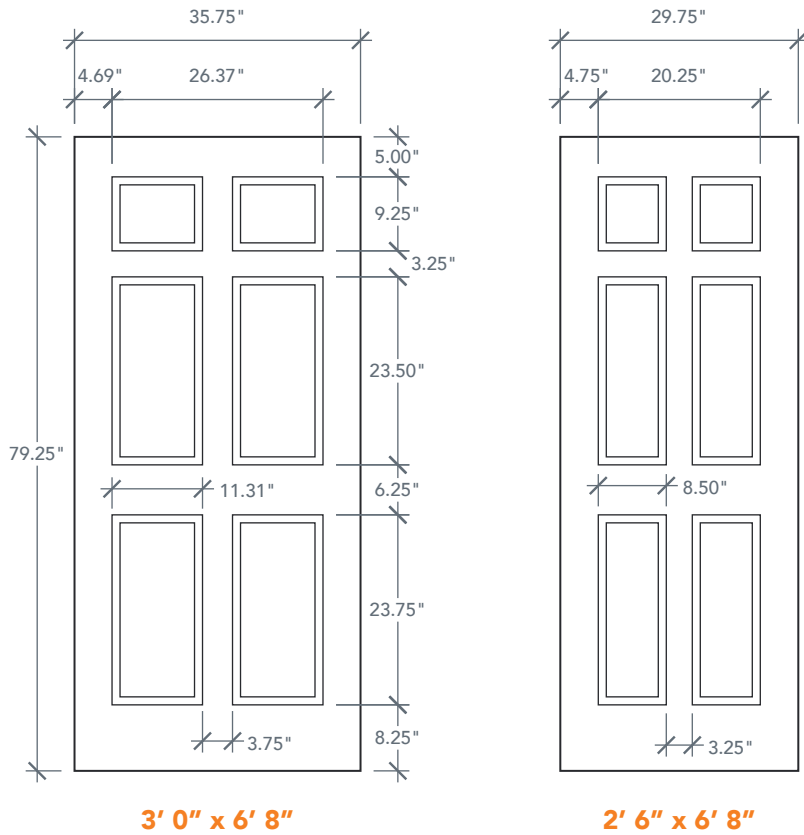

6'8" DRS60 SIX PANEL DOOR

SMOOTH SERIES
2022 PLASTPRO SPECBOOK PAGE: 150

AVAILABLE SIZING

ARTWORK SCALE: 1/2"=1'

NOTE: BY REQUEST, DOOR HEIGHT COMES IN VARYING DIMENSIONS TO A MINIMUM OF 79". EXCESS WILL BE TAKEN FROM BOTTOM RAIL. ALL OTHER DIMENSIONS WILL REMAIN THE SAME.

CUTOUTS & GLASS

TOP LITE			
TLS			
2'6"	Cutout	21" x 9 1/4"	
	Glass	20" x 8 1/4"	
TL1			
3'0"	Cutout	26 1/2" x 9 1/4"	
	Glass	25 1/2" x 8 1/4"	
A = 5.0"			

A = DISTANCE FROM TOP OF DOOR TO TOP OF OPENING

MATCHING SIDELITES

	SLS60
	Available Widths:
	1' 0"
	1' 2"
Spec Page = 166	