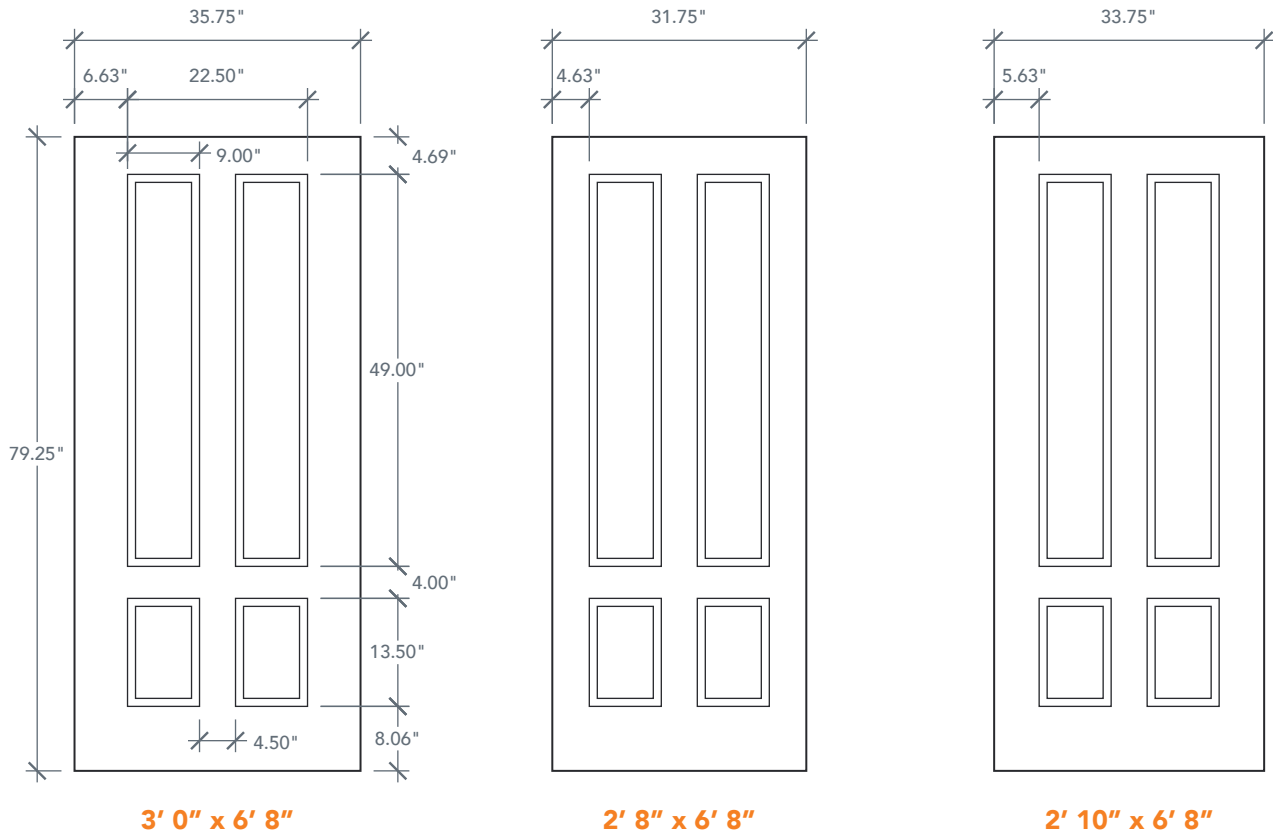

6'8" DRS49 3/4 FOUR PANEL DOOR

SMOOTH SERIES
2022 PLASTPRO SPECBOOK PAGE: 147

AVAILABLE SIZING

ARTWORK SCALE: 1/2"=1'

3' 0" x 6' 8"

2' 8" x 6' 8"

2' 10" x 6' 8"

NOTE: BY REQUEST, DOOR HEIGHT COMES IN VARYING DIMENSIONS TO A MINIMUM OF 79". EXCESS WILL BE TAKEN FROM BOTTOM RAIL. ALL OTHER DIMENSIONS WILL REMAIN THE SAME.

CUTOUTS & GLASS

TWIN LITE
341

2'8" Cutout 9" x 49"
2'10" Glass 8" x 48"
3'0"

A = 4.69"

3/4 LITE
342

2'8" Cutout 23" x 49"
2'10" Glass 22" x 48"
3'0"

A = 4.69"

A = DISTANCE FROM TOP OF DOOR TO TOP OF OPENING

MATCHING SIDELITES

SLS49

Available Widths:

1' 0"
1' 2"

Spec Page = 165