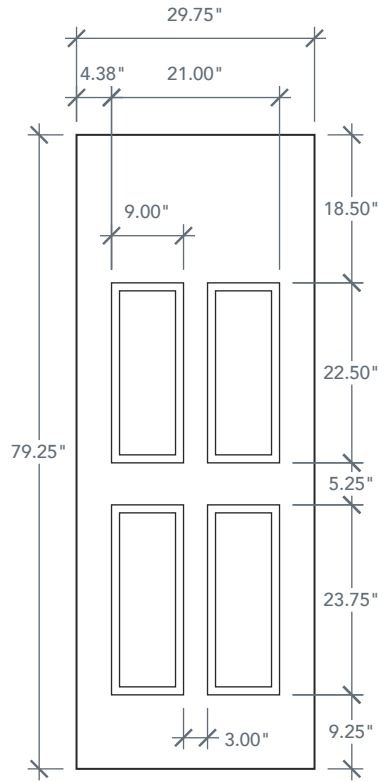

## AVAILABLE SIZING

ARTWORK SCALE: 1/2"=1'

**2' 6" x 6' 8"**

NOTE: BY REQUEST, DOOR HEIGHT COMES IN VARYING DIMENSIONS TO A MINIMUM OF 79". EXCESS WILL BE TAKEN FROM BOTTOM RAIL. ALL OTHER DIMENSIONS WILL REMAIN THE SAME.

## CUTOUTS & GLASS

**HALF LITE**  
HL3

2'6" Cutout 21" x 37"  
Glass 20" x 36"

A = 5.0"

**FULL LITE**  
FL5

2'6" Cutout 21" x 65"  
Glass 20" x 64"

A = 5.0"

A = DISTANCE FROM TOP OF DOOR TO TOP OF OPENING