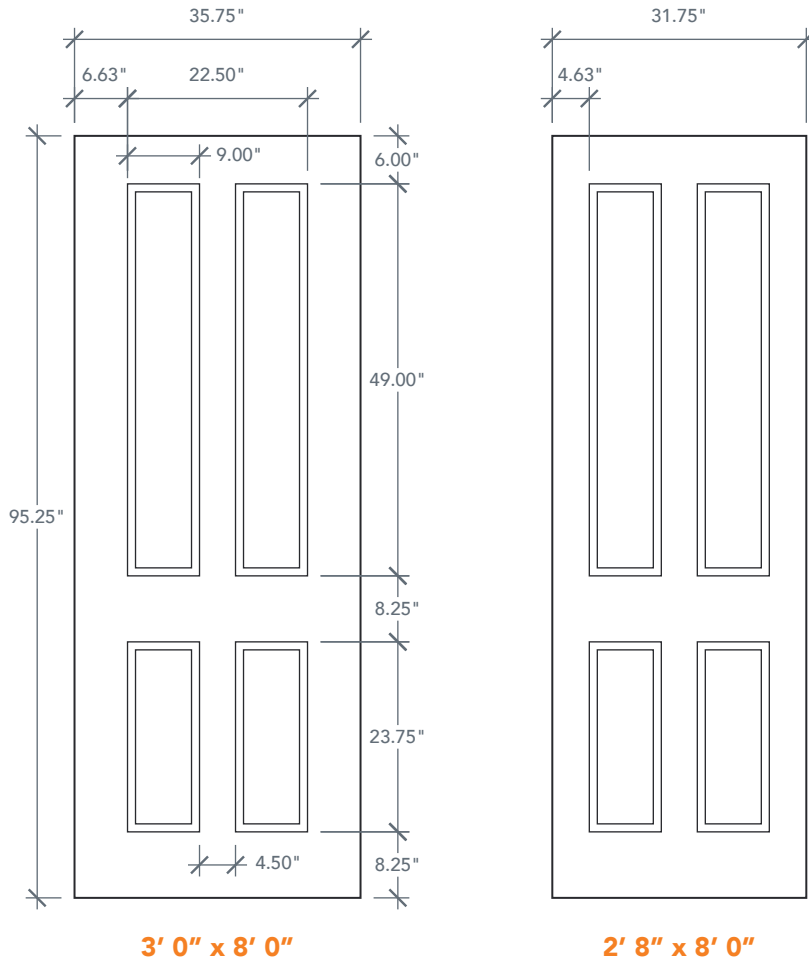

8'0" DRS4180 TRUE FOUR PANEL DOOR

SMOOTH SERIES
2022 PLASTPRO SPECBOOK PAGE: 145

AVAILABLE SIZING

ARTWORK SCALE: 1/2"=1'

3' 0" x 8' 0"

2' 8" x 8' 0"

NOTE: BY REQUEST, DOOR HEIGHT COMES IN VARYING DIMENSIONS TO A MINIMUM OF 95". EXCESS WILL BE TAKEN FROM BOTTOM RAIL. ALL OTHER DIMENSIONS WILL REMAIN THE SAME.

CUTOUTS & GLASS

	<p>TWIN LITE 341</p> <p>2'8" Cutout 9" x 49" 3'0" Glass 8" x 48"</p> <p>A = 6.0"</p>		<p>HALF LITE 342</p> <p>2'8" Cutout 23" x 49" 3'0" Glass 22" x 48"</p> <p>A = 6.0"</p>		<p>FULL LITE FL8</p> <p>2'8" Cutout 23" x 81" 3'0" Glass 22" x 80"</p> <p>A = 6.0"</p>
--	--	--	--	--	--

A = DISTANCE FROM TOP OF DOOR TO TOP OF OPENING

MATCHING SIDELITES

SLS4180

Available Widths:
1' 0"
1' 2"

Spec Page = 164