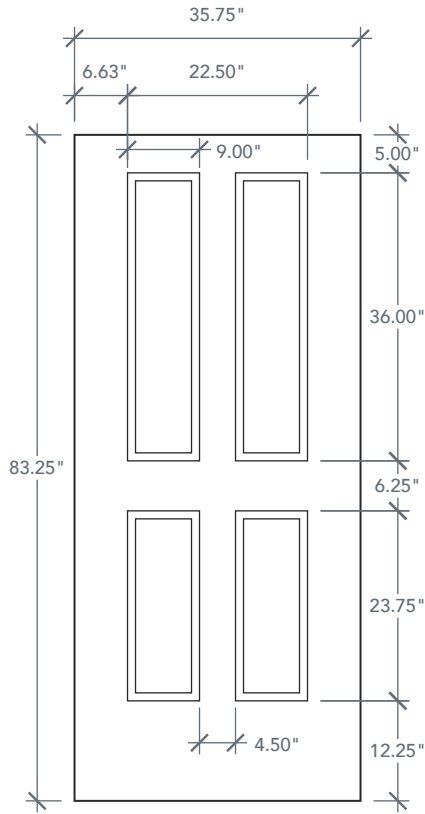

7'0" DRS4170 TRUE FOUR PANEL DOOR

SMOOTH SERIES
2022 PLASTPRO SPECBOOK PAGE: 144

AVAILABLE SIZING

ARTWORK SCALE: 1/2"=1'

3' 0" x 7' 0"

NOTE: BY REQUEST, DOOR HEIGHT COMES IN VARYING DIMENSIONS TO A MINIMUM OF 83". EXCESS WILL BE TAKEN FROM BOTTOM RAIL. ALL OTHER DIMENSIONS WILL REMAIN THE SAME.

CUTOUTS & GLASS

TWIN LITE
HL2

3'0" Cutout 9" x 37"
Glass 8" x 36"

A = 5.0"

HALF LITE
HL4

3'0" Cutout 23" x 37"
Glass 22" x 36"

A = 5.0"

A = DISTANCE FROM TOP OF DOOR TO TOP OF OPENING