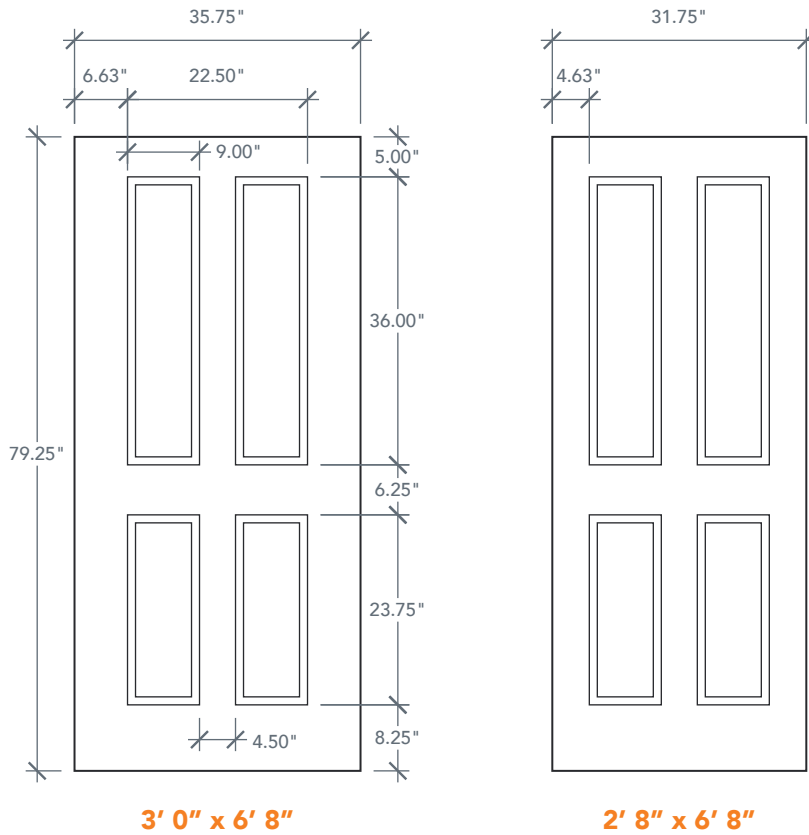

6'8" DRS41 TRUE FOUR PANEL DOOR

SMOOTH SERIES
2022 PLASTPRO SPECBOOK PAGE: 143

AVAILABLE SIZING

ARTWORK SCALE: 1/2"=1'

3' 0" x 6' 8"

2' 8" x 6' 8"

NOTE: BY REQUEST, DOOR HEIGHT COMES IN VARYING DIMENSIONS TO A MINIMUM OF 79". EXCESS WILL BE TAKEN FROM BOTTOM RAIL. ALL OTHER DIMENSIONS WILL REMAIN THE SAME.

CUTOUTS & GLASS

TWIN LITE HL2

2'8" Cutout 9" x 37"
3'0" Glass 8" x 36"

A = 5.0"

HALF LITE HL4

2'8" Cutout 23" x 37"
3'0" Glass 22" x 36"

A = 5.0"

A = DISTANCE FROM TOP OF DOOR TO TOP OF OPENING

MATCHING SIDELITES

SLS60

Available Widths:
1' 0"
1' 2"

Spec Page = 166