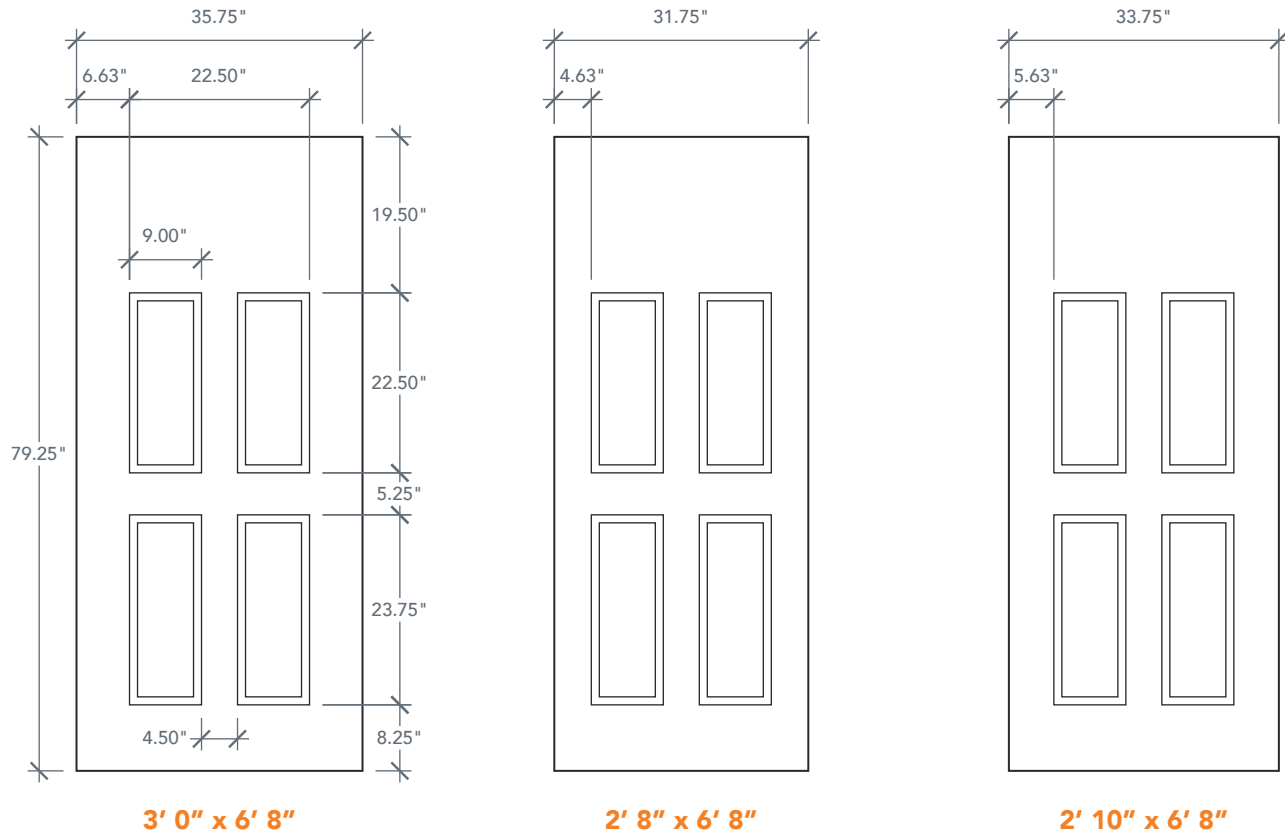

### AVAILABLE SIZING

ARTWORK SCALE: 1/2"=1'

**3' 0" x 6' 8"**

**2' 8" x 6' 8"**

**2' 10" x 6' 8"**

NOTE: BY REQUEST, DOOR HEIGHT COMES IN VARYING DIMENSIONS TO A MINIMUM OF 79". EXCESS WILL BE TAKEN FROM BOTTOM RAIL. ALL OTHER DIMENSIONS WILL REMAIN THE SAME.

### CUTOUTS & GLASS

**HALF ROUND LITE**  
HR1

2'8"	Cutout	23" x 11"
2'10"	Glass	22" x 10"
3'0"		

A = 4.0"

**HALF LITE**  
HL4

2'8"	Cutout	23" x 37"
2'10"	Glass	22" x 36"
3'0"		

A = 5.0"

**FULL LITE**  
FL7

2'8"	Cutout	23" x 65"
2'10"	Glass	22" x 64"
3'0"		

A = 6.0"

A = DISTANCE FROM TOP OF DOOR TO TOP OF OPENING

### MATCHING SIDELITES

SLS60

Available Widths:

- 1' 0"
- 1' 2"

Spec Page = 166