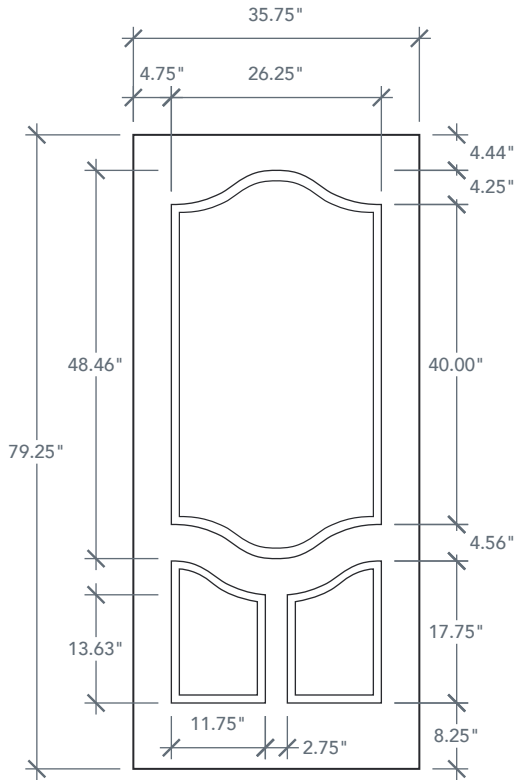

# 6'8" DRS3P 3/4 PREMIUM DOOR

SMOOTH SERIES  
2022 PLASTPRO SPECBOOK PAGE: 139

## AVAILABLE SIZING

ARTWORK SCALE: 1/2"=1'

**3' 0" x 6' 8"**

NOTE: BY REQUEST, DOOR HEIGHT COMES IN VARYING DIMENSIONS TO A MINIMUM OF 79". EXCESS WILL BE TAKEN FROM BOTTOM RAIL. ALL OTHER DIMENSIONS WILL REMAIN THE SAME.

## CUTOUTS & GLASS

3'0" Cutout 17.84" x 40.12"  
Glass 16.78" x 38.72"

OVAL IS CENTERED IN PANEL HEIGHT

## MATCHING SIDELITES

SLS3P  
Available Widths:  
1' 0"  
1' 2"

Spec Page = 162