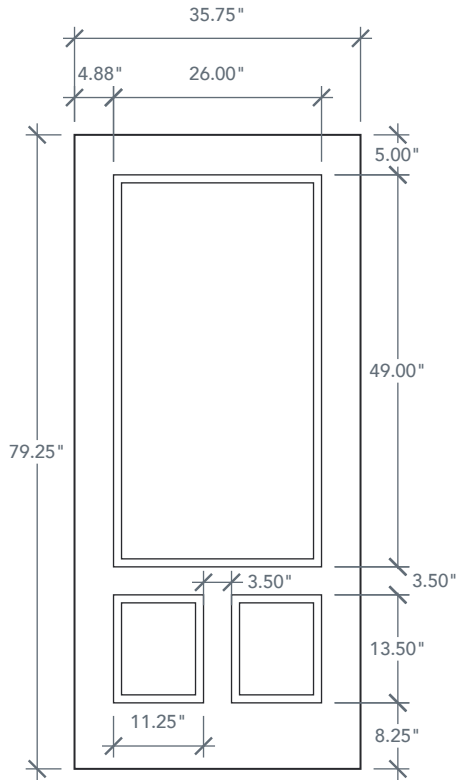

# 6'8" DRS3E 3/4 ELITE DOOR

SMOOTH SERIES  
2022 PLASTPRO SPECBOOK PAGE: 138

## AVAILABLE SIZING

ARTWORK SCALE: 1/2"=1'

**3' 0" x 6' 8"**

NOTE: BY REQUEST, DOOR HEIGHT COMES IN VARYING DIMENSIONS TO A MINIMUM OF 79". EXCESS WILL BE TAKEN FROM BOTTOM RAIL. ALL OTHER DIMENSIONS WILL REMAIN THE SAME.

## CUTOUTS & GLASS

**3/4 OVAL LITE**  
3V2

3'0" Cutout 17.84" x 40.12"  
Glass 16.78" x 38.72"

OVAL IS CENTERED IN PANEL HEIGHT

**3/4 LITE**  
343

3'0" Cutout 26" x 49"  
Glass 25" x 48"

A = 5.0"

A = DISTANCE FROM TOP OF DOOR TO TOP OF OPENING

## MATCHING SIDELITES

SLS3E

Available Widths:

1' 0"  
1' 2"

Spec Page = 161