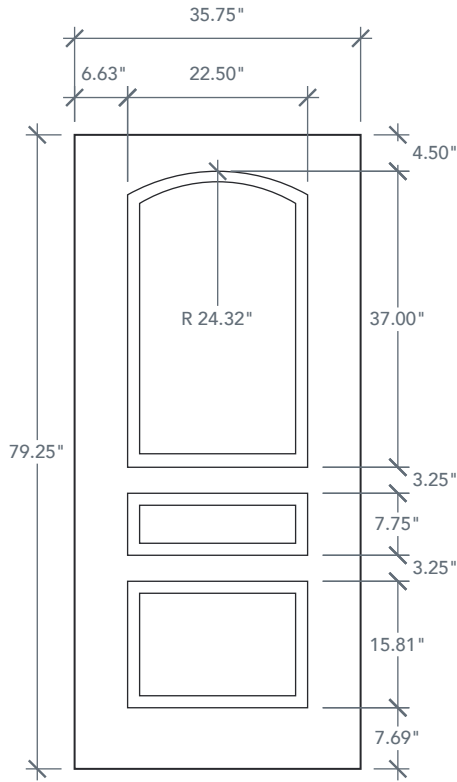

# 6'8" DRS31 THREE PANEL DOOR

SMOOTH SERIES  
2022 PLASTPRO SPECBOOK PAGE: 141

## AVAILABLE SIZING

ARTWORK SCALE: 1/2"=1'

**3' 0" x 6' 8"**

NOTE: BY REQUEST, DOOR HEIGHT COMES IN VARYING DIMENSIONS TO A MINIMUM OF 79". EXCESS WILL BE TAKEN FROM BOTTOM RAIL. ALL OTHER DIMENSIONS WILL REMAIN THE SAME.

## CUTOUTS & GLASS

**HALF LITE**  
HL4

3'0" Cutout 23" x 37"  
Glass 22" x 36"

A = 4.5"

**3/4 LITE**  
342

3'0" Cutout 23" x 49"  
Glass 22" x 48"

A = 4.5"

A = DISTANCE FROM TOP OF DOOR TO TOP OF OPENING